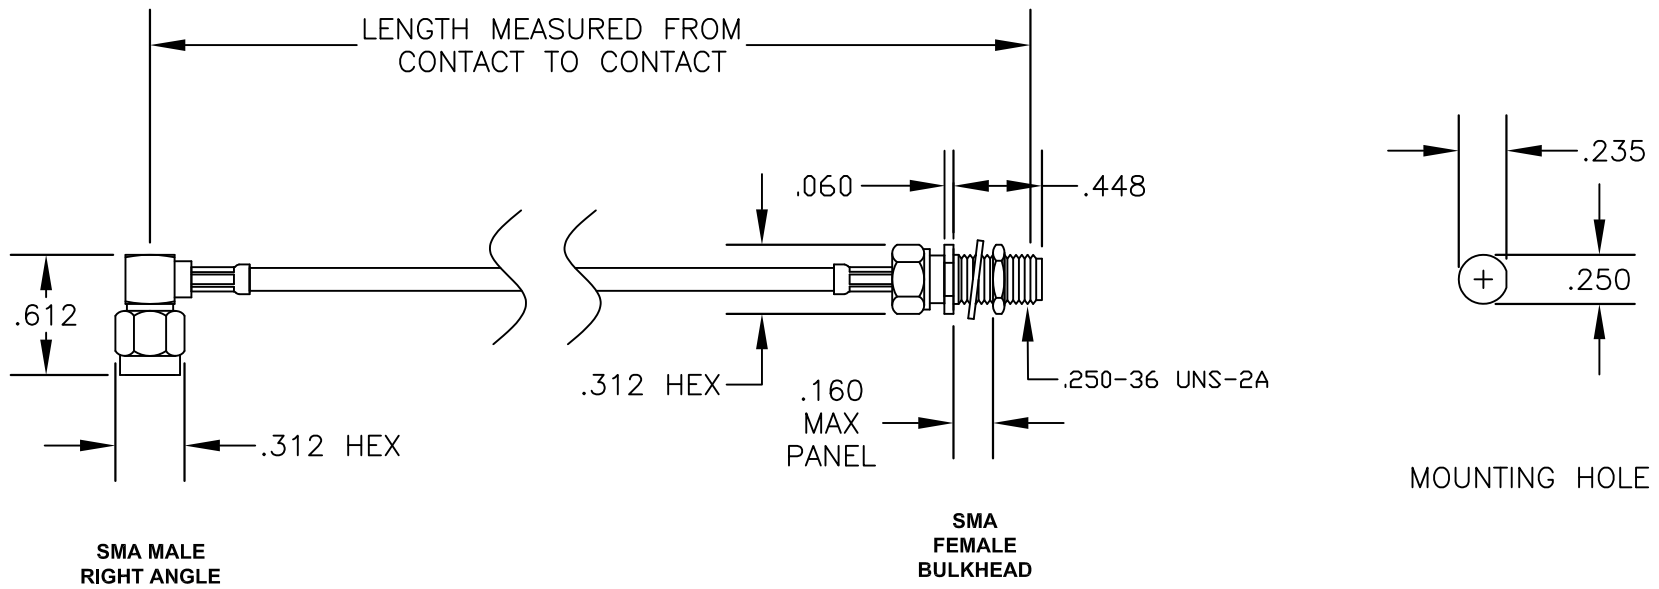

COMPONENTS	IMPEDANCE
SMA MALE RIGHT ANGLE	50 OHM
SMA FEMALE BULKHEAD	50 OHM
RG178B/U	50 OHM

Standard Lengths	
-12	12"
-24	24"
-36	36"
-48	48"
-60	60"
-XXX	Custom Length in inches

PASTERNACK ENTERPRISES, INC.
P.O BOX 16759, IRVINE, CA 92623
PHONE (949) 261-1920 FAX (949) 261-7451
WEB ADDRESS: www.pasternack.com
E-MAIL ADDRESS: sales@pasternack.com
COAXIAL & FIBER OPTICS

DWG TITLE PE3152-XX	DES. CABLE ASSEMBLY, RG178B/U, SMA MALE RIGHT ANGLE TO SMA FEMALE BULKHEAD
-------------------------------	--

SIZE A	FSCM NO. 53919	CAD FILE 042109	SCALE N/A	127
--------	----------------	-----------------	-----------	-----

- NOTES:**
1. UNLESS OTHERWISE SPECIFIED ALL DIMENSIONS ARE NOMINAL.
 2. ALL SPECIFICATIONS ARE SUBJECT TO CHANGE WITHOUT NOTICE AT ANY TIME.
 3. DIMENSIONS ARE IN INCHES.
 4. LENGTH TOLERANCE IS $\pm 1.5\%$ OR $\pm 3/8"$, WHICHEVER IS GREATER.