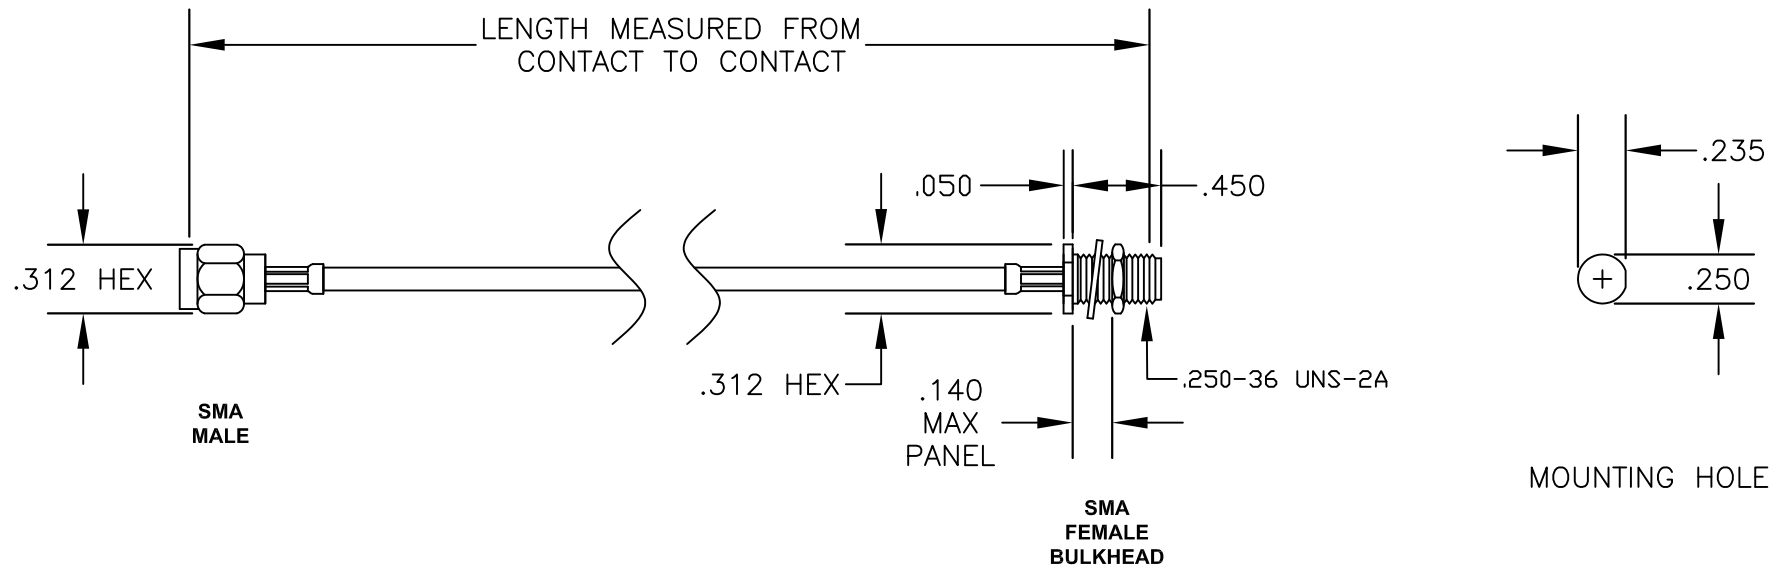

COMPONENTS	IMPEDANCE
SMA MALE	50 OHM
SMA FEMALE BULKHEAD	50 OHM
RG174A/U	50 OHM

Standard Lengths	
-12	12"
-24	24"
-36	36"
-48	48"
-60	60"
-XXX	Custom Length in inches

PASTERNAK ENTERPRISES, INC.

P.O BOX 16759, IRVINE, CA 92623
PHONE (949) 261-1920 FAX (949) 261-7451

WEB ADDRESS: www.pasternack.com
E-MAIL ADDRESS: sales@pasternack.com

COAXIAL & FIBER OPTICS

DWG TITLE

PE3184-XX

DES.

CABLE ASSEMBLY, RG174A/U, SMA MALE TO SMA FEMALE BULKHEAD

SIZE A

FSCM NO. 53919

CAD FILE

042309

SCALE N/A

127

NOTES:

1. UNLESS OTHERWISE SPECIFIED ALL DIMENSIONS ARE NOMINAL.
2. ALL SPECIFICATIONS ARE SUBJECT TO CHANGE WITHOUT NOTICE AT ANY TIME.
3. DIMENSIONS ARE IN INCHES.
4. LENGTH TOLERANCE IS $\pm 1.5\%$ OR $\pm 3/8"$, WHICHEVER IS GREATER.