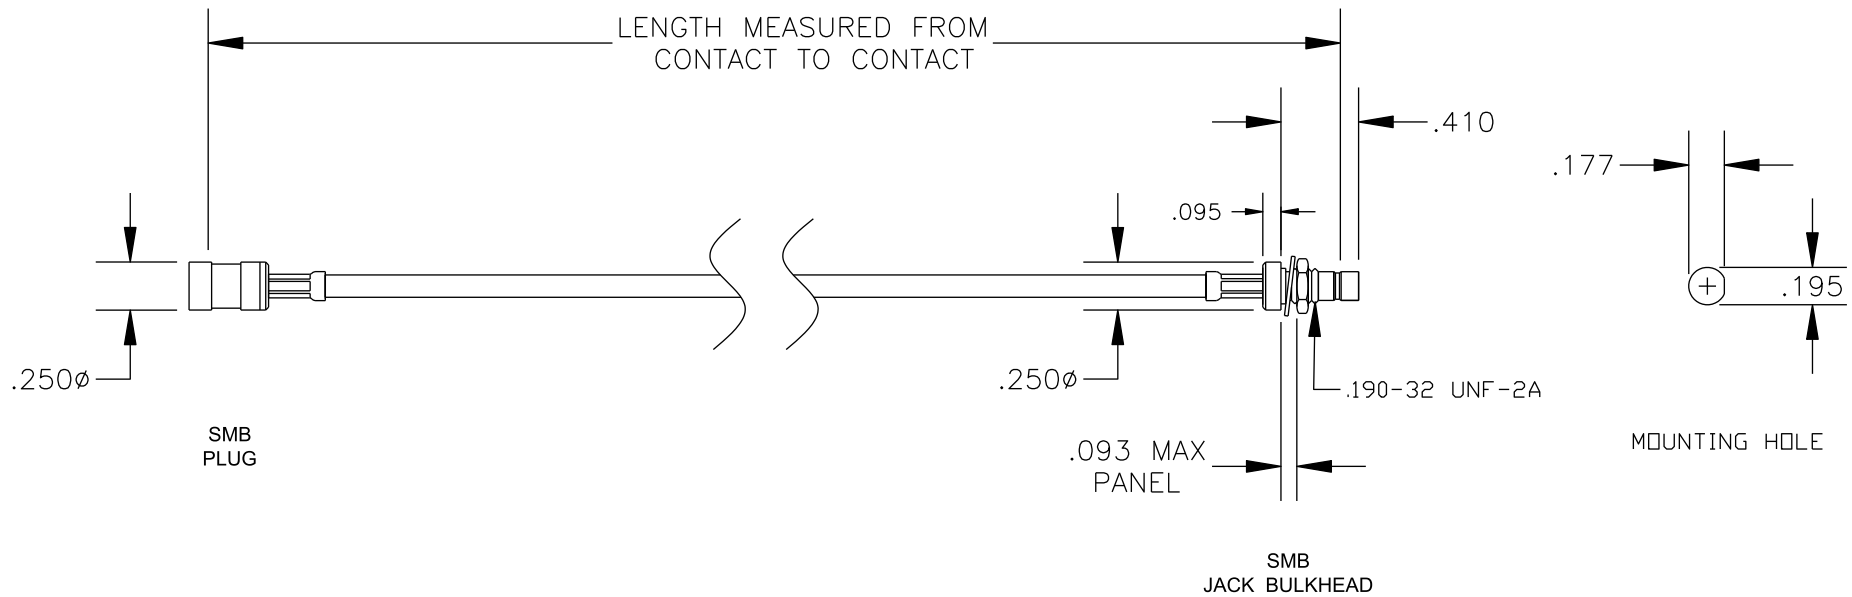

COMPONENTS	IMPEDANCE
SMB PLUG	50 OHM
SMB JACK BULKHEAD	50 OHM
RG316/U	50 OHM

Standard Lengths	
-12	12"
-24	24"
-36	36"
-48	48"
-60	60"
-XXX	Custom Length in inches

PASTERNACK ENTERPRISES, INC.

P.O BOX 16759, IRVINE, CA 92623
PHONE (949) 261-1920 FAX (949) 261-7451

WEB ADDRESS: www.pasternack.com
E-MAIL ADDRESS: sales@pasternack.com

COAXIAL & FIBER OPTICS

DWG TITLE

PE33680-XX

DES. CABLE ASSEMBLY, RG316/U, SMB PLUG TO
SMB JACK BULKHEAD

REV. A **FSCM NO. 53919**

CAD FILE 012408

SCALE N/A

SIZE A 147

NOTES:

1. UNLESS OTHERWISE SPECIFIED ALL DIMENSIONS ARE NOMINAL.
2. ALL SPECIFICATIONS ARE SUBJECT TO CHANGE WITHOUT NOTICE AT ANY TIME.
3. DIMENSIONS ARE IN INCHES.
4. LENGTH TOLERANCE IS $\pm 1.5\%$ OR $\pm 3/8"$, WHICHEVER IS GREATER.