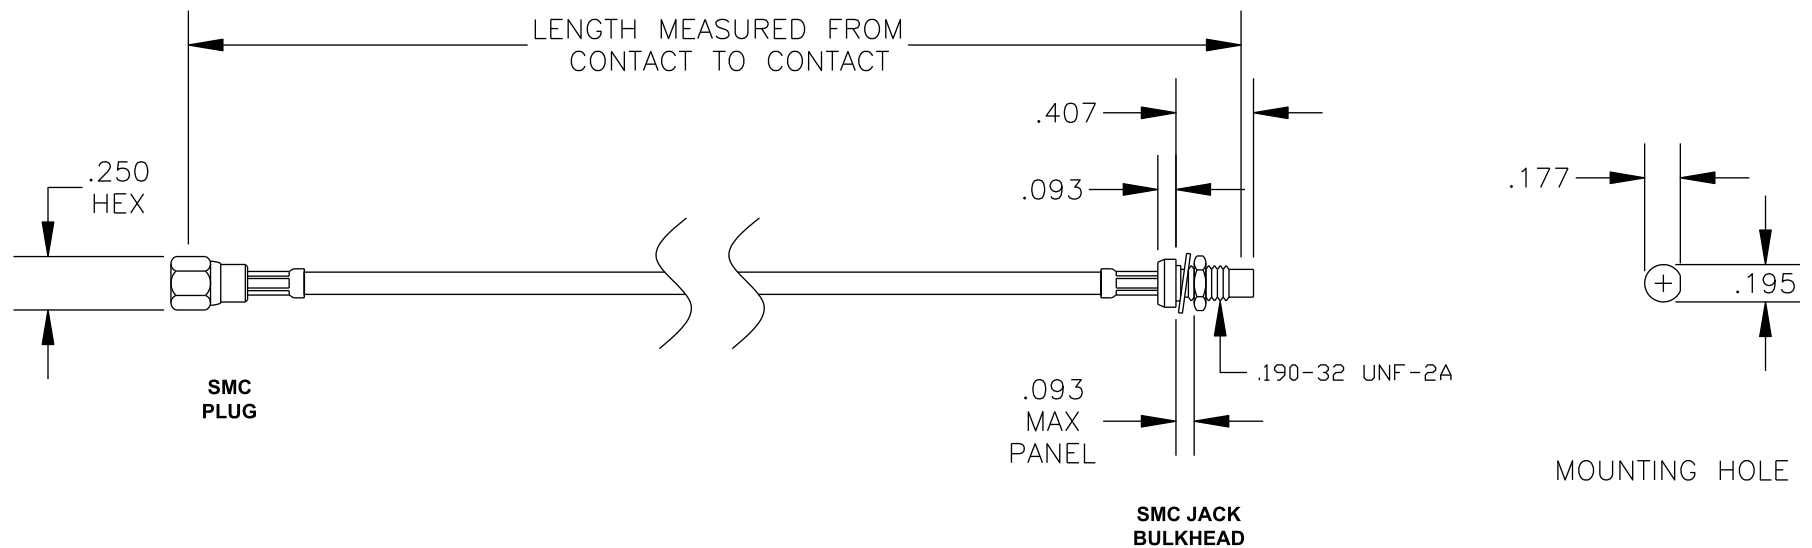

COMPONENTS	IMPEDANCE
SMC PLUG	50 OHM
SMC JACK BULKHEAD	50 OHM
RG188A/U	50 OHM

Standard Lengths	
-12	12"
-24	24"
-36	36"
-48	48"
-60	60"
-XXX	Custom Length in inches

**PASTERNACK ENTERPRISES, INC.**

P.O. BOX 16759, IRVINE, CA 92623  
PHONE (949) 261-1920 FAX (949) 261-7451

WEB ADDRESS: [www.pasternack.com](http://www.pasternack.com)  
E-MAIL ADDRESS: [sales@pasternack.com](mailto:sales@pasternack.com)

**COAXIAL & FIBER OPTICS**

DWG TITLE

**PE33686-XX**

DES. CABLE ASSEMBLY, RG188A/U, SMC PLUG TO SMC JACK BULKHEAD

REV. A **FSCM NO. 53919**

CAD FILE 012408

SCALE N/A

SIZE A 147

NOTES:

1. UNLESS OTHERWISE SPECIFIED ALL DIMENSIONS ARE NOMINAL.
2. ALL SPECIFICATIONS ARE SUBJECT TO CHANGE WITHOUT NOTICE AT ANY TIME.
3. DIMENSIONS ARE IN INCHES.
4. LENGTH TOLERANCE IS  $\pm 1.5\%$  OR  $\pm 3/8"$ , WHICHEVER IS GREATER.