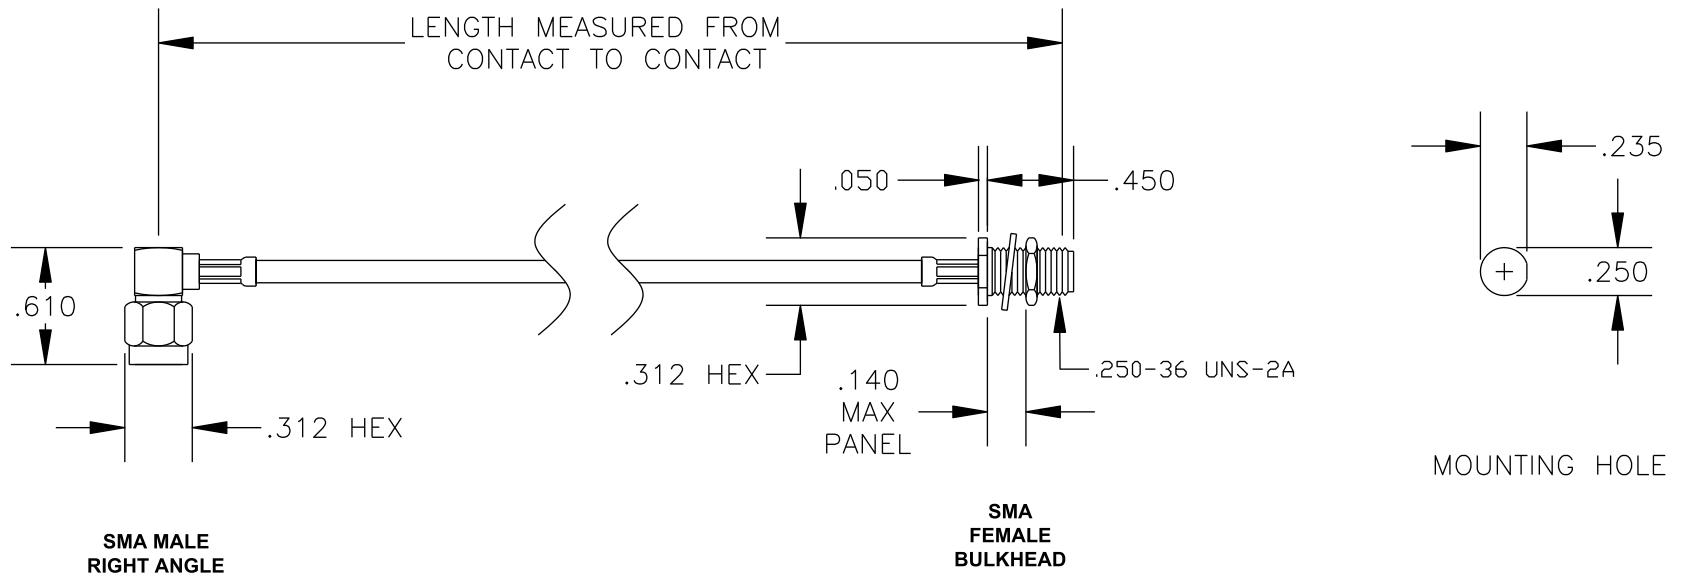

COMPONENTS	IMPEDANCE
SMA MALE RIGHT ANGLE	50 OHM
SMA FEMALE BULKHEAD	50 OHM
RG179B/U	50 OHM

Standard Lengths	
-12	12"
-24	24"
-36	36"
-48	48"
-60	60"
-XXX	Custom Length in inches

PASTERNACK ENTERPRISES, INC.

P.O BOX 16759, IRVINE, CA 92623
PHONE (949) 261-1920 FAX (949) 261-7451

WEB ADDRESS: www.pasternack.com
E-MAIL ADDRESS: sales@pasternack.com

COAXIAL & FIBER OPTICS

DWG TITLE

PE34135LF-XX

DES. CABLE ASSEMBLY, RG179B/U, SMA MALE RIGHT ANGLE TO SMA FEMALE BULKHEAD (LEAD FREE)

REV. A **FSCM NO. 53919**

CAD FILE 012508

SCALE N/A

SIZE A 147

NOTES:

1. UNLESS OTHERWISE SPECIFIED ALL DIMENSIONS ARE NOMINAL.
2. ALL SPECIFICATIONS ARE SUBJECT TO CHANGE WITHOUT NOTICE AT ANY TIME.
3. DIMENSIONS ARE IN INCHES.
4. LENGTH TOLERANCE IS $\pm 1.5\%$ OR $\pm 3/8"$, WHICHEVER IS GREATER.