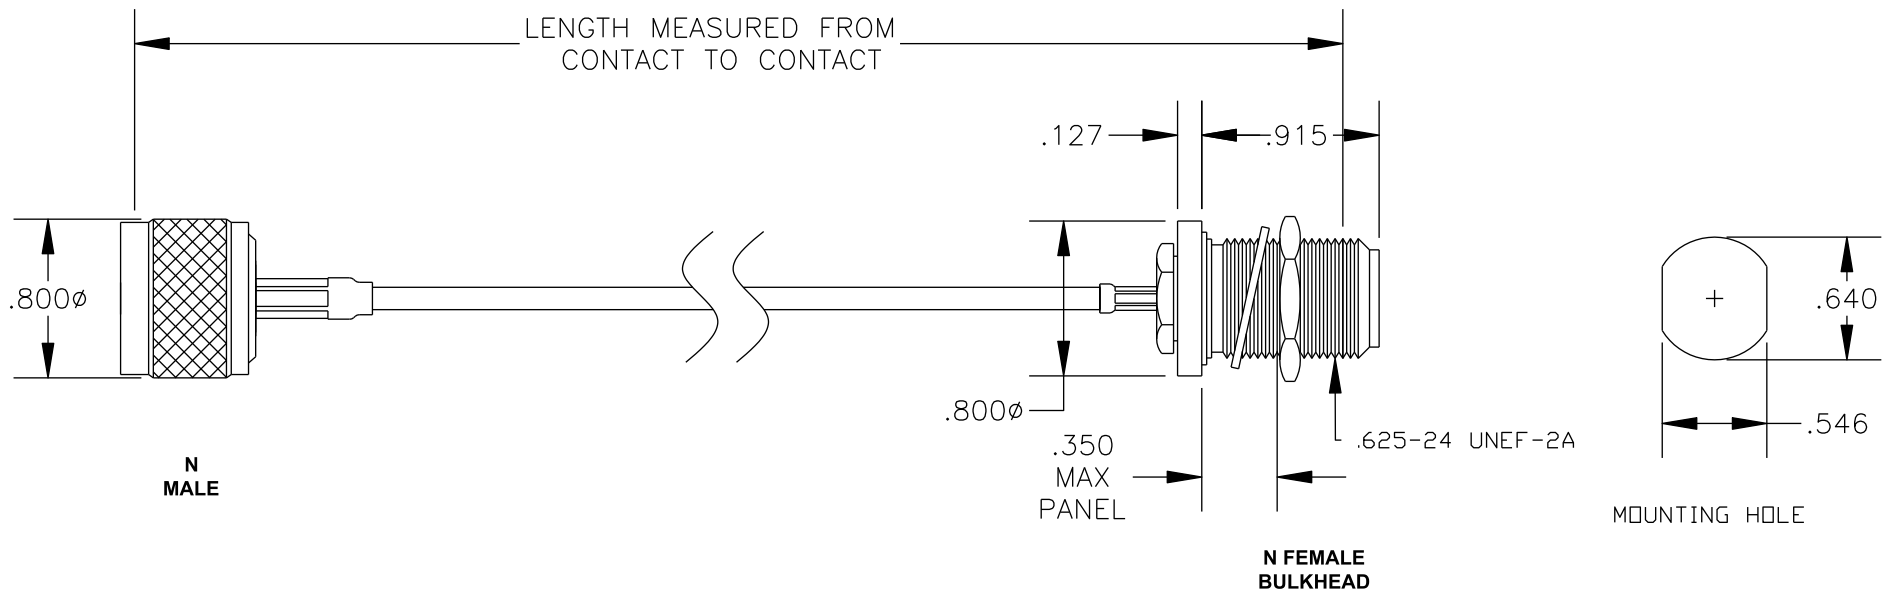

COMPONENTS	IMPEDANCE
N MALE	50 OHM
N FEMALE BULKHEAD	50 OHM
RG316-DS	50 OHM

Standard Lengths	
-12	12"
-24	24"
-36	36"
-48	48"
-60	60"
-XXX	Custom Length in inches

PASTERNACK ENTERPRISES, INC.

P.O BOX 16759, IRVINE, CA 92623
PHONE (949) 261-1920 FAX (949) 261-7451

WEB ADDRESS: www.pasternack.com
E-MAIL ADDRESS: sales@pasternack.com

COAXIAL & FIBER OPTICS

DWG TITLE

PE34198-XX

DES. CABLE ASSEMBLY, RG316-DS, N MALE TO N FEMALE BULKHEAD

REV. A **FSCM NO. 53919**

CAD FILE 012808

SCALE N/A

SIZE A 147

NOTES:

1. UNLESS OTHERWISE SPECIFIED ALL DIMENSIONS ARE NOMINAL.
2. ALL SPECIFICATIONS ARE SUBJECT TO CHANGE WITHOUT NOTICE AT ANY TIME.
3. DIMENSIONS ARE IN INCHES.
4. LENGTH TOLERANCE IS $\pm 1.5\%$ OR $\pm 3/8"$, WHICHEVER IS GREATER.