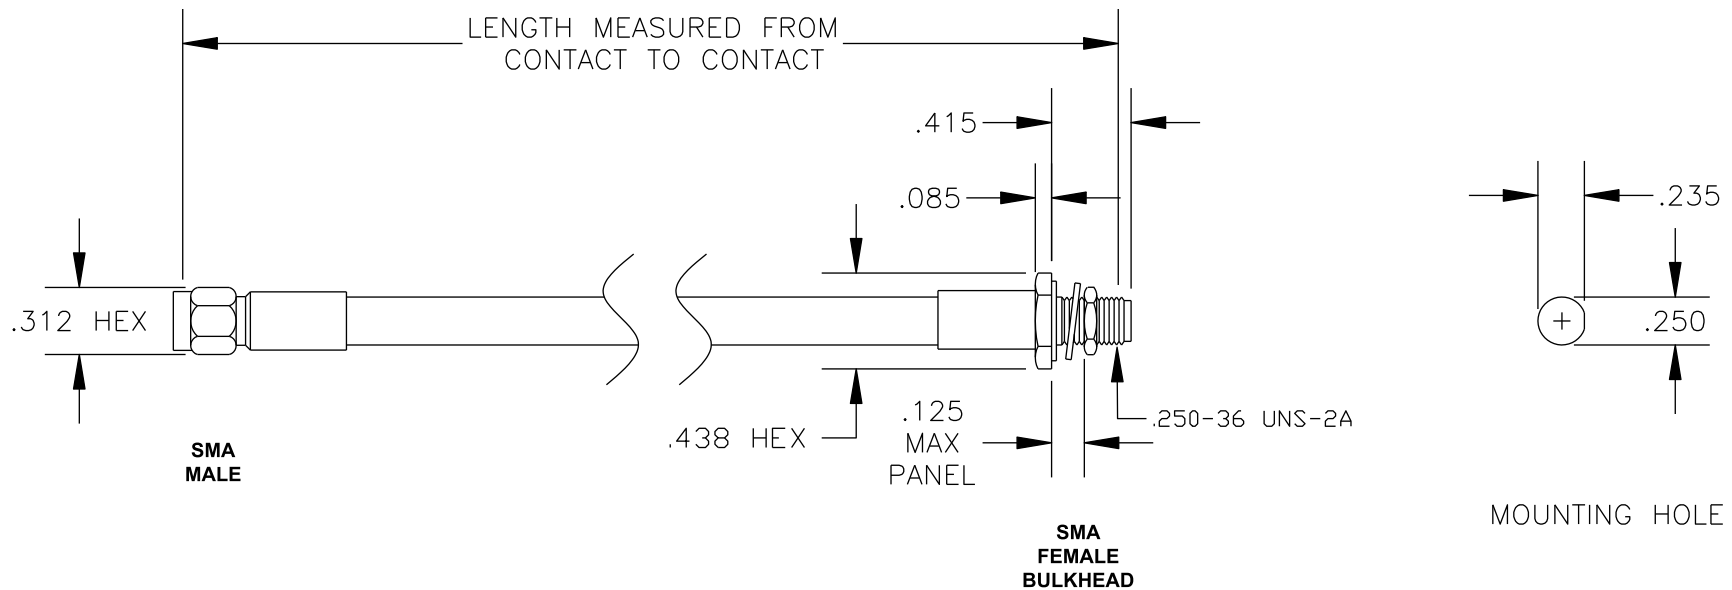

COMPONENTS	IMPEDANCE
SMA MALE	50 OHM
SMA FEMALE BULKHEAD	50 OHM
RG401/U	50 OHM

Standard Lengths	
-12	12"
-24	24"
-36	36"
-48	48"
-60	60"
-XXX	Custom Length in inches

**PASTERNAK ENTERPRISES, INC.**

P.O BOX 16759, IRVINE, CA 92623  
PHONE (949) 261-1920 FAX (949) 261-7451

WEB ADDRESS: [www.pasternack.com](http://www.pasternack.com)  
E-MAIL ADDRESS: [sales@pasternack.com](mailto:sales@pasternack.com)

**COAXIAL & FIBER OPTICS**

DWG TITLE

**PE34256-XX**

DES. CABLE ASSEMBLY, RG401/U, SMA MALE  
TO SMA FEMALE BULKHEAD

REV. A **FSCM NO. 53919**

CAD FILE 012808

SCALE N/A

SIZE A 147

NOTES:

1. UNLESS OTHERWISE SPECIFIED ALL DIMENSIONS ARE NOMINAL.
2. ALL SPECIFICATIONS ARE SUBJECT TO CHANGE WITHOUT NOTICE AT ANY TIME.
3. DIMENSIONS ARE IN INCHES.
4. LENGTH TOLERANCE IS  $\pm 1.5\%$  OR  $\pm 3/8"$ , WHICHEVER IS GREATER.