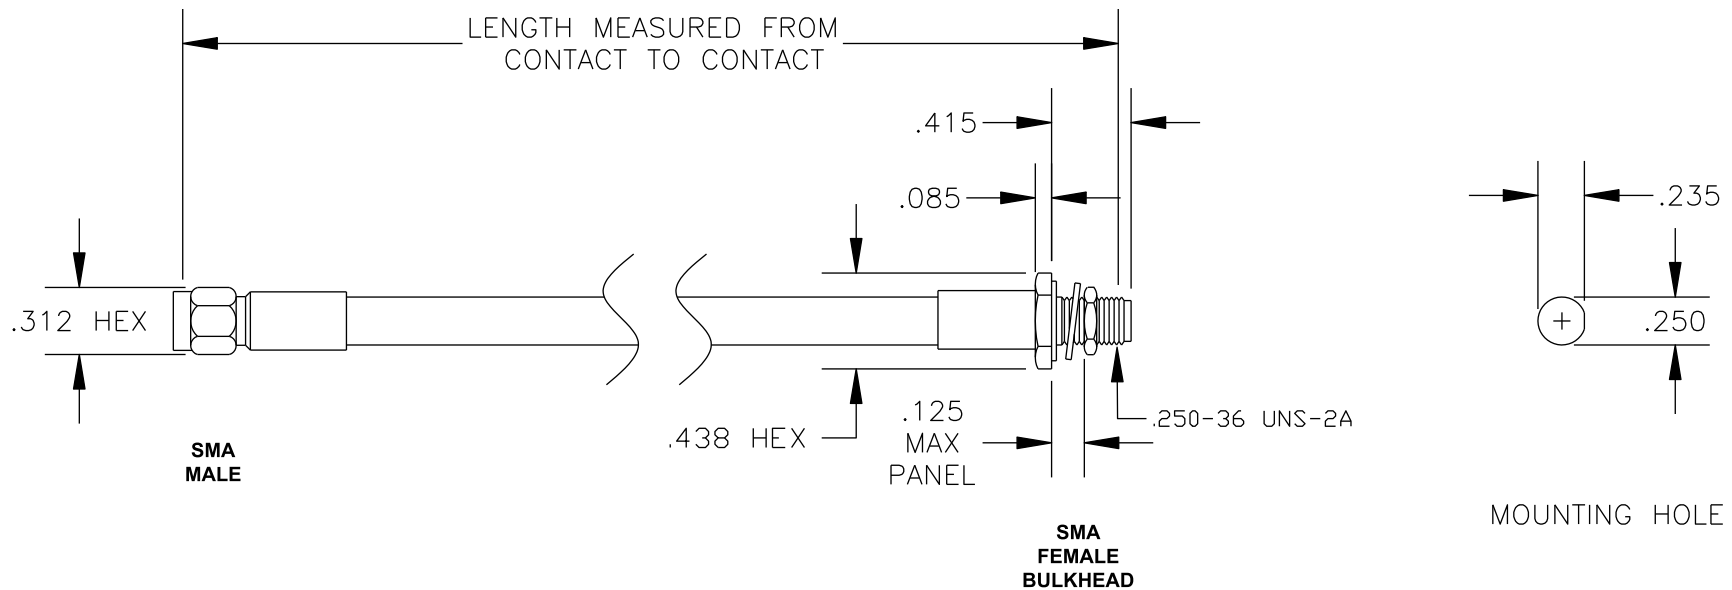

COMPONENTS	IMPEDANCE
SMA MALE	50 OHM
SMA FEMALE BULKHEAD	50 OHM
RG401/U	50 OHM

Standard Lengths	
-12	12"
-24	24"
-36	36"
-48	48"
-60	60"
-XXX	Custom Length in inches

PASTERNAK ENTERPRISES, INC.

P.O BOX 16759, IRVINE, CA 92623
PHONE (949) 261-1920 FAX (949) 261-7451

WEB ADDRESS: www.pasternack.com
E-MAIL ADDRESS: sales@pasternack.com

COAXIAL & FIBER OPTICS

DWG TITLE

PE34256LF-XX

DES. CABLE ASSEMBLY, RG401/U, SMA MALE TO SMA FEMALE BULKHEAD (LEAD FREE)

REV. A **FSCM NO. 53919**

CAD FILE 012808

SCALE N/A

SIZE A 147

NOTES:

1. UNLESS OTHERWISE SPECIFIED ALL DIMENSIONS ARE NOMINAL.
2. ALL SPECIFICATIONS ARE SUBJECT TO CHANGE WITHOUT NOTICE AT ANY TIME.
3. DIMENSIONS ARE IN INCHES.
4. LENGTH TOLERANCE IS $\pm 1.5\%$ OR $\pm 3/8"$, WHICHEVER IS GREATER.