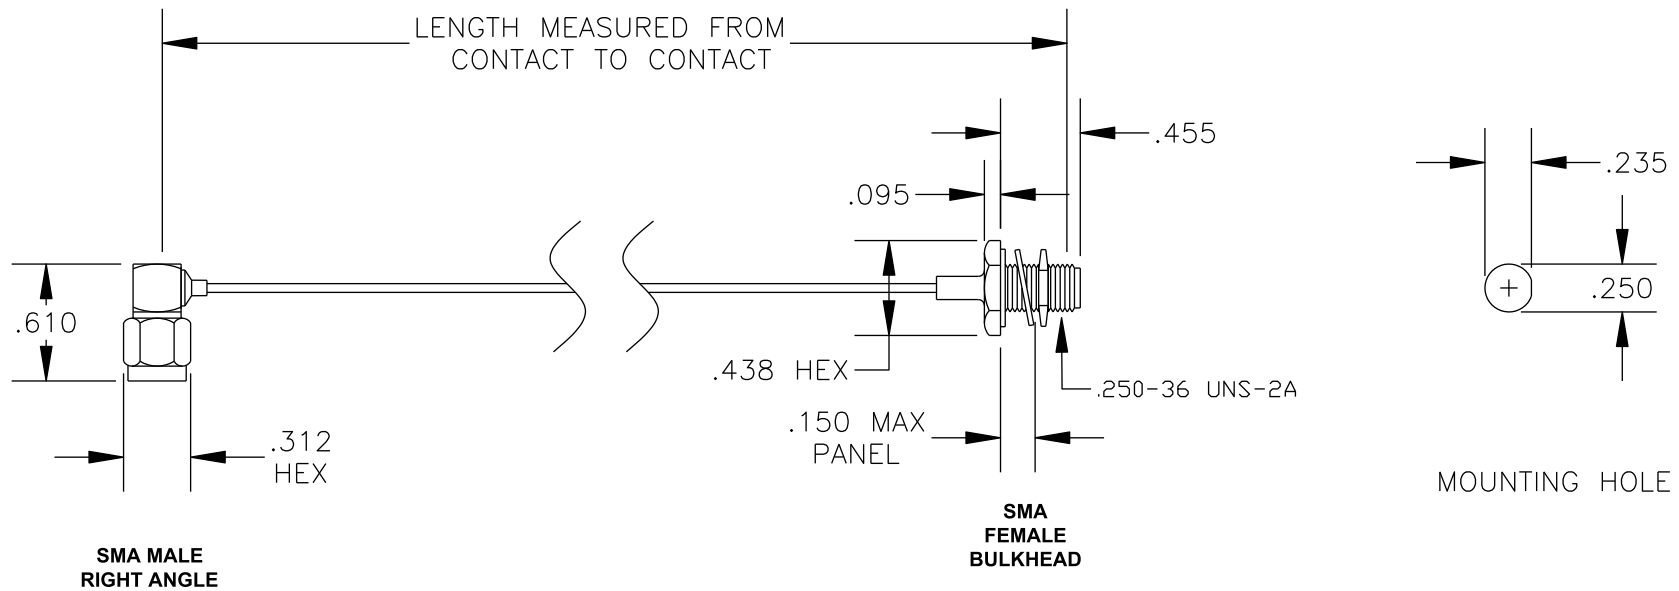

COMPONENTS	IMPEDANCE
SMA MALE RIGHT ANGLE	50 OHM
SMA FEMALE BULKHEAD	50 OHM
PE-SR047FL	50 OHM

Standard Lengths	
-12	12"
-24	24"
-36	36"
-48	48"
-60	60"
-XXX	Custom Length in inches

PASTERNAK ENTERPRISES, INC.

P.O BOX 16759, IRVINE, CA 92623
PHONE (949) 261-1920 FAX (949) 261-7451

WEB ADDRESS: www.pasternack.com
E-MAIL ADDRESS: sales@pasternack.com

COAXIAL & FIBER OPTICS

DWG TITLE

PE34307LF-XX

DES.

CABLE ASSEMBLY, PE-SR047FL, SMA MALE RIGHT ANGLE TO SMA FEMALE BULKHEAD (LEAD FREE)

REV. A

FSCM NO. 53919

CAD FILE

013008

SCALE N/A

SIZE A

147

NOTES:

1. UNLESS OTHERWISE SPECIFIED ALL DIMENSIONS ARE NOMINAL.
2. ALL SPECIFICATIONS ARE SUBJECT TO CHANGE WITHOUT NOTICE AT ANY TIME.
3. DIMENSIONS ARE IN INCHES.
4. LENGTH TOLERANCE IS $\pm 1.5\%$ OR $\pm 3/8"$, WHICHEVER IS GREATER.