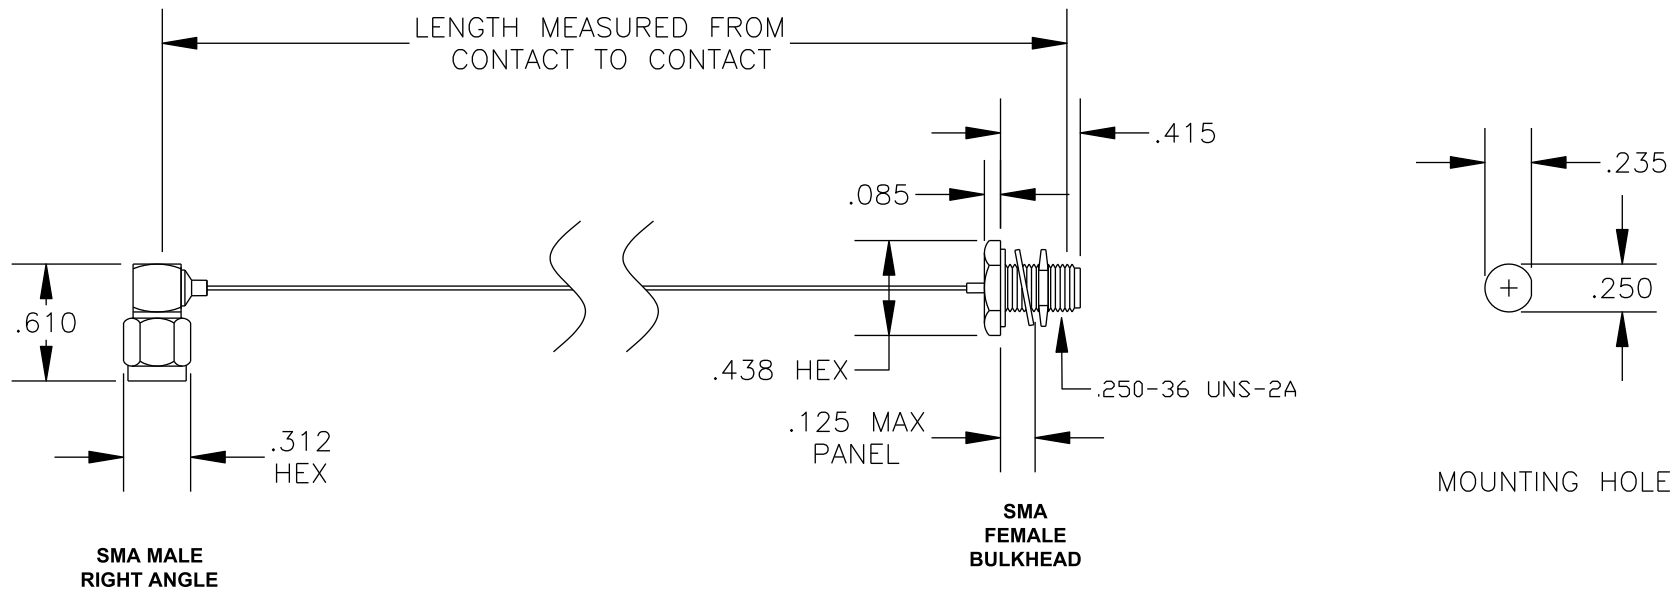

COMPONENTS	IMPEDANCE
SMA MALE RIGHT ANGLE	50 OHM
SMA FEMALE BULKHEAD	50 OHM
PE-020SR	50 OHM

Standard Lengths	
-12	12"
-24	24"
-36	36"
-48	48"
-60	60"
-XXX	Custom Length in inches

PASTERNAK ENTERPRISES, INC.

P.O BOX 16759, IRVINE, CA 92623
PHONE (949) 261-1920 FAX (949) 261-7451

WEB ADDRESS: www.pasternack.com
E-MAIL ADDRESS: sales@pasternack.com

COAXIAL & FIBER OPTICS

DWG TITLE

PE34309LF-XX

DES.

CABLE ASSEMBLY, PE-020SR, SMA MALE RIGHT ANGLE TO SMA FEMALE BULKHEAD (LEAD FREE)

REV. A

FSCM NO. 53919

CAD FILE

013008

SCALE N/A

SIZE A

147

NOTES:

1. UNLESS OTHERWISE SPECIFIED ALL DIMENSIONS ARE NOMINAL.
2. ALL SPECIFICATIONS ARE SUBJECT TO CHANGE WITHOUT NOTICE AT ANY TIME.
3. DIMENSIONS ARE IN INCHES.
4. LENGTH TOLERANCE IS $\pm 1.5\%$ OR $\pm 3/8"$, WHICHEVER IS GREATER.