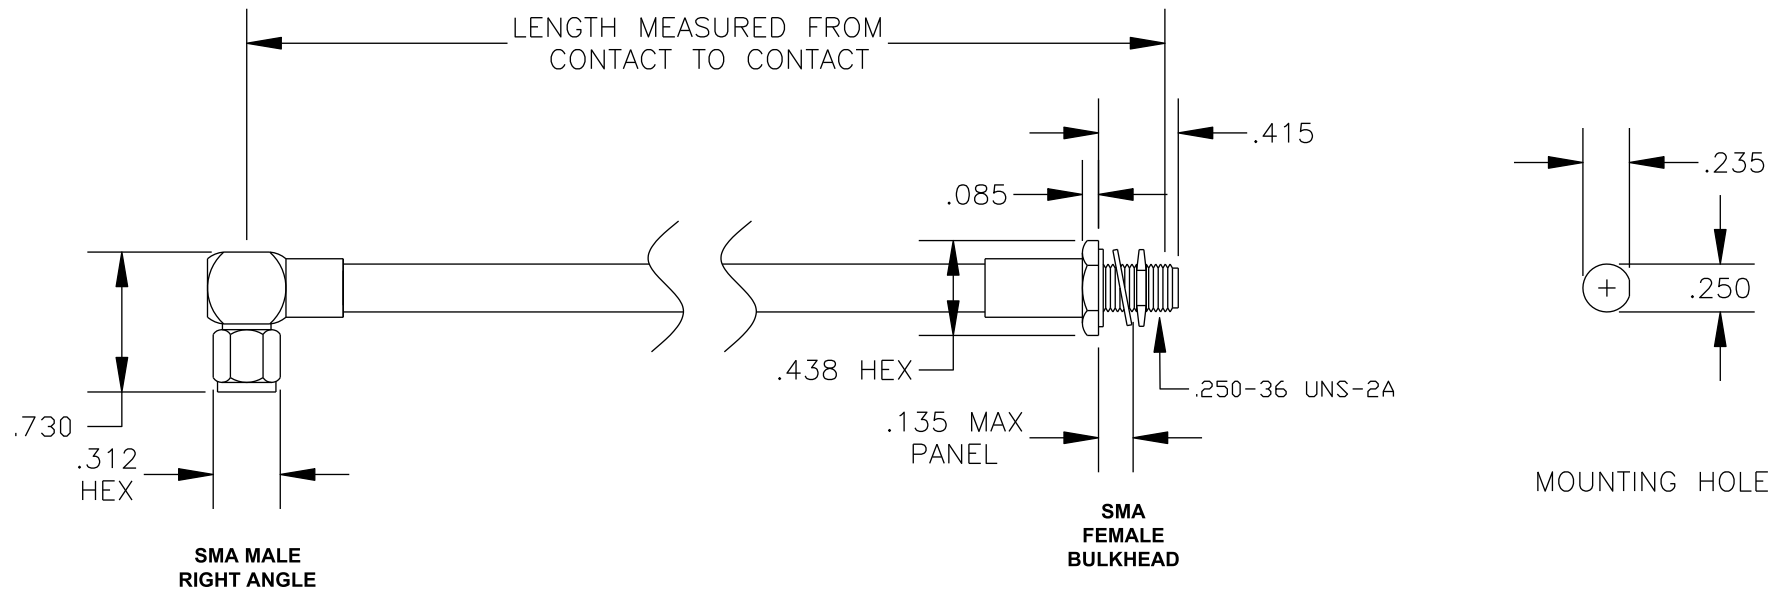

COMPONENTS	IMPEDANCE
SMA MALE RIGHT ANGLE	50 OHM
SMA FEMALE BULKHEAD	50 OHM
RG401/U	50 OHM

Standard Lengths	
-12	12"
-24	24"
-36	36"
-48	48"
-60	60"
-XXX	Custom Length in inches

PASTERNAK ENTERPRISES, INC.

P.O BOX 16759, IRVINE, CA 92623
PHONE (949) 261-1920 FAX (949) 261-7451

WEB ADDRESS: www.pasternack.com
E-MAIL ADDRESS: sales@pasternack.com

COAXIAL & FIBER OPTICS

DWG TITLE

PE34315LF-XX

DES. CABLE ASSEMBLY, RG401/U, SMA MALE RIGHT ANGLE TO SMA FEMALE BULKHEAD (LEAD FREE)

REV. A **FSCM NO. 53919**

CAD FILE 013008

SCALE N/A

SIZE A 147

NOTES:

1. UNLESS OTHERWISE SPECIFIED ALL DIMENSIONS ARE NOMINAL.
2. ALL SPECIFICATIONS ARE SUBJECT TO CHANGE WITHOUT NOTICE AT ANY TIME.
3. DIMENSIONS ARE IN INCHES.
4. LENGTH TOLERANCE IS $\pm 1.5\%$ OR $\pm 3/8"$, WHICHEVER IS GREATER.