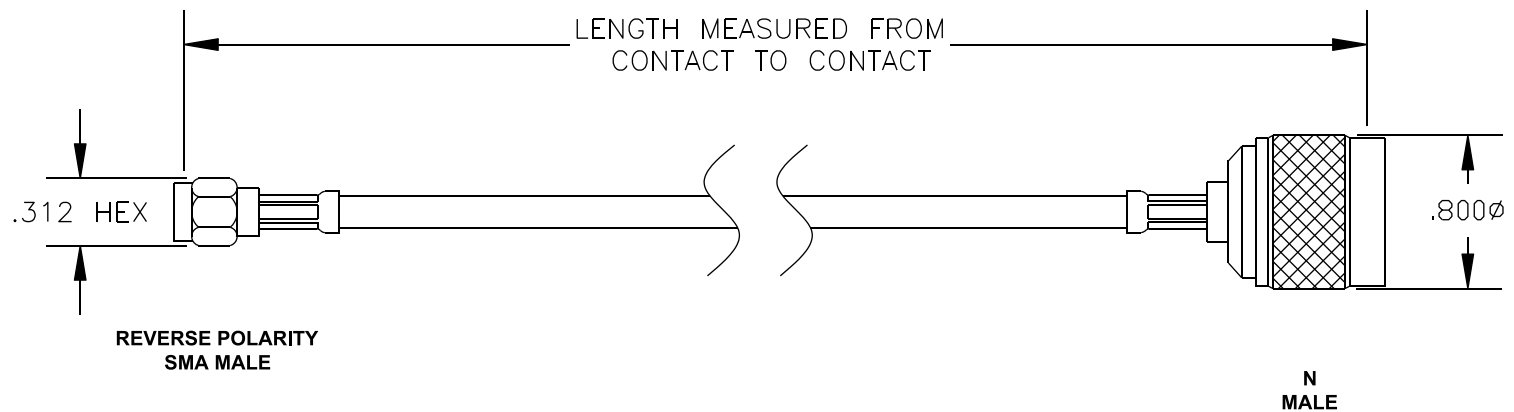

COMPONENTS	IMPEDANCE
REVERSE POLARITY SMA MALE	50 OHM
N MALE	50 OHM
RG142B/U	50 OHM

Standard Lengths	
-12	12"
-24	24"
-36	36"
-48	48"
-60	60"
-XXX	Custom Length in inches

PASTERNACK ENTERPRISES, INC.

P.O BOX 16759, IRVINE, CA 92623
PHONE (949) 261-1920 FAX (949) 261-7451

WEB ADDRESS: www.pasternack.com
E-MAIL ADDRESS: sales@pasternack.com

COAXIAL & FIBER OPTICS

DWG TITLE

PE34361LF-XX

DES. CABLE ASSEMBLY, RG142B/U, REVERSE POLARITY SMA MALE TO N MALE (LEAD FREE)

REV. A

FSCM NO. 53919

CAD FILE 013008

SCALE N/A

SIZE A 147

NOTES:

1. UNLESS OTHERWISE SPECIFIED ALL DIMENSIONS ARE NOMINAL.
2. ALL SPECIFICATIONS ARE SUBJECT TO CHANGE WITHOUT NOTICE AT ANY TIME.
3. DIMENSIONS ARE IN INCHES.
4. LENGTH TOLERANCE IS $\pm 1.5\%$ OR 10mm, WHICHEVER IS GREATER.