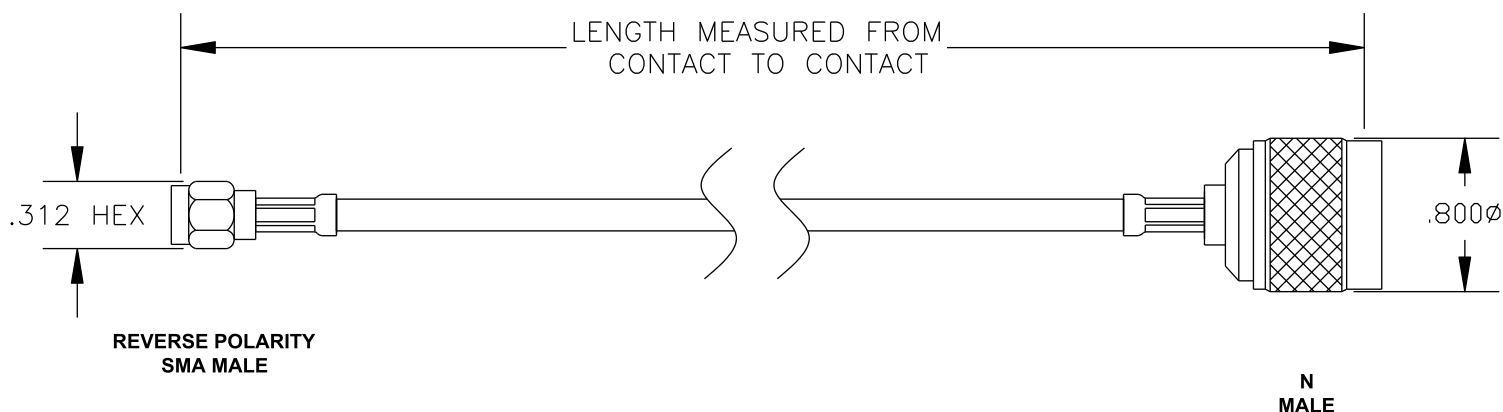

COMPONENTS	IMPEDANCE
REVERSE POLARITY SMA MALE	50 OHM
N MALE	50 OHM
RG58C/U	50 OHM

Standard Lengths	
-12	12"
-24	24"
-36	36"
-48	48"
-60	60"
-XXX	Custom Length in inches

PASTERNAK ENTERPRISES, INC.

P.O BOX 16759, IRVINE, CA 92623
PHONE (949) 261-1920 FAX (949) 261-7451

WEB ADDRESS: www.pasternack.com
E-MAIL ADDRESS: sales@pasternack.com

COAXIAL & FIBER OPTICS

DWG TITLE

PE34727-XX

DES. CABLE ASSEMBLY, RG58C/U, REVERSE POLARITY SMA MALE TO N MALE

REV. A **FSCM NO. 53919**

CAD FILE 020508

SCALE N/A

SIZE A 147

NOTES:

1. UNLESS OTHERWISE SPECIFIED ALL DIMENSIONS ARE NOMINAL.
2. ALL SPECIFICATIONS ARE SUBJECT TO CHANGE WITHOUT NOTICE AT ANY TIME.
3. DIMENSIONS ARE IN INCHES.
4. LENGTH TOLERANCE IS $\pm 1.5\%$ OR $\pm 3/8"$, WHICHEVER IS GREATER.