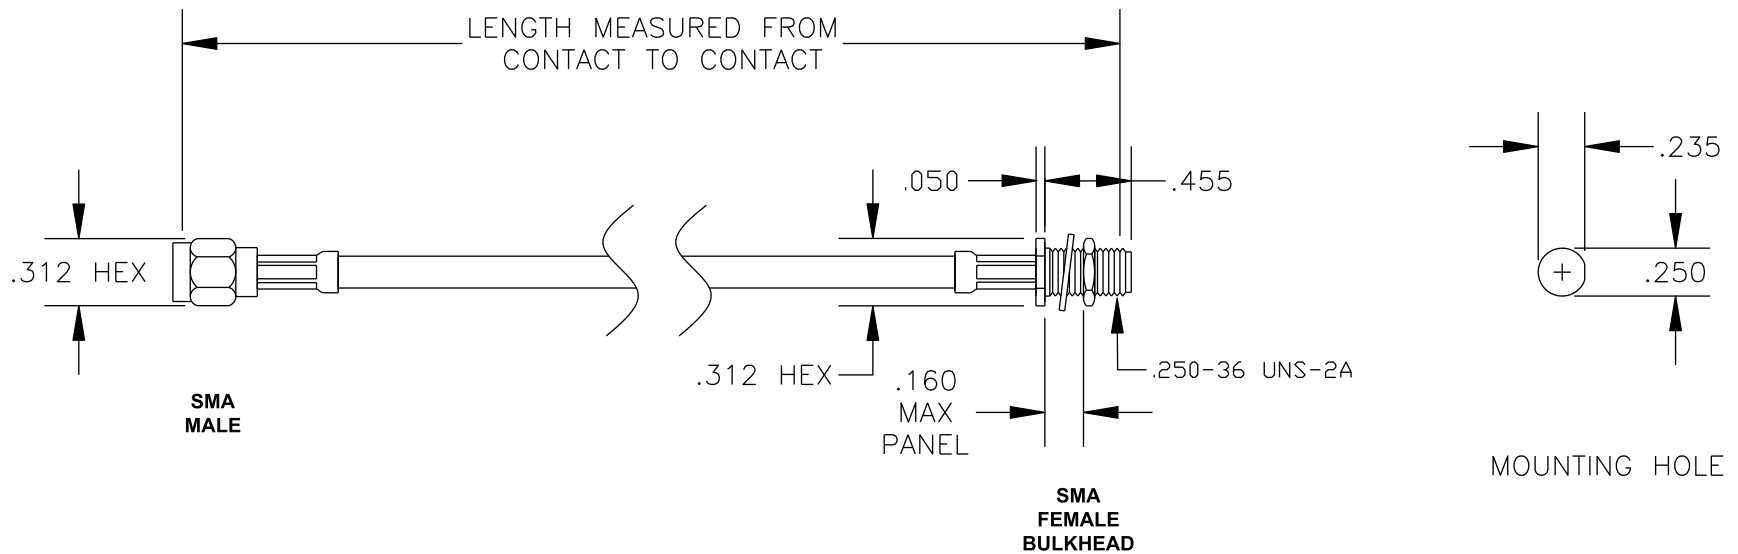

COMPONENTS	IMPEDANCE
SMA MALE	50 OHM
SMA FEMALE BULKHEAD	50 OHM
RG142B/U	50 OHM

Standard Lengths	
-12	12"
-24	24"
-36	36"
-48	48"
-60	60"
-XXX	Custom Length in inches

PASTERNACK ENTERPRISES, INC.

P.O BOX 16759, IRVINE, CA 92623
PHONE (949) 261-1920 FAX (949) 261-7451

WEB ADDRESS: www.pasternack.com
E-MAIL ADDRESS: sales@pasternack.com

COAXIAL & FIBER OPTICS

DWG TITLE

PE3494LF-XX

DES. CABLE ASSEMBLY, RG142B/U, SMA MALE TO SMA FEMALE BULKHEAD (LEAD FREE)

REV. A **FSCM NO. 53919**

CAD FILE 021208

SCALE N/A

SIZE A 127

NOTES:

1. UNLESS OTHERWISE SPECIFIED ALL DIMENSIONS ARE NOMINAL.
2. ALL SPECIFICATIONS ARE SUBJECT TO CHANGE WITHOUT NOTICE AT ANY TIME.
3. DIMENSIONS ARE IN INCHES.
4. LENGTH TOLERANCE IS $\pm 1.5\%$ OR $\pm 3/8"$, WHICHEVER IS GREATER.