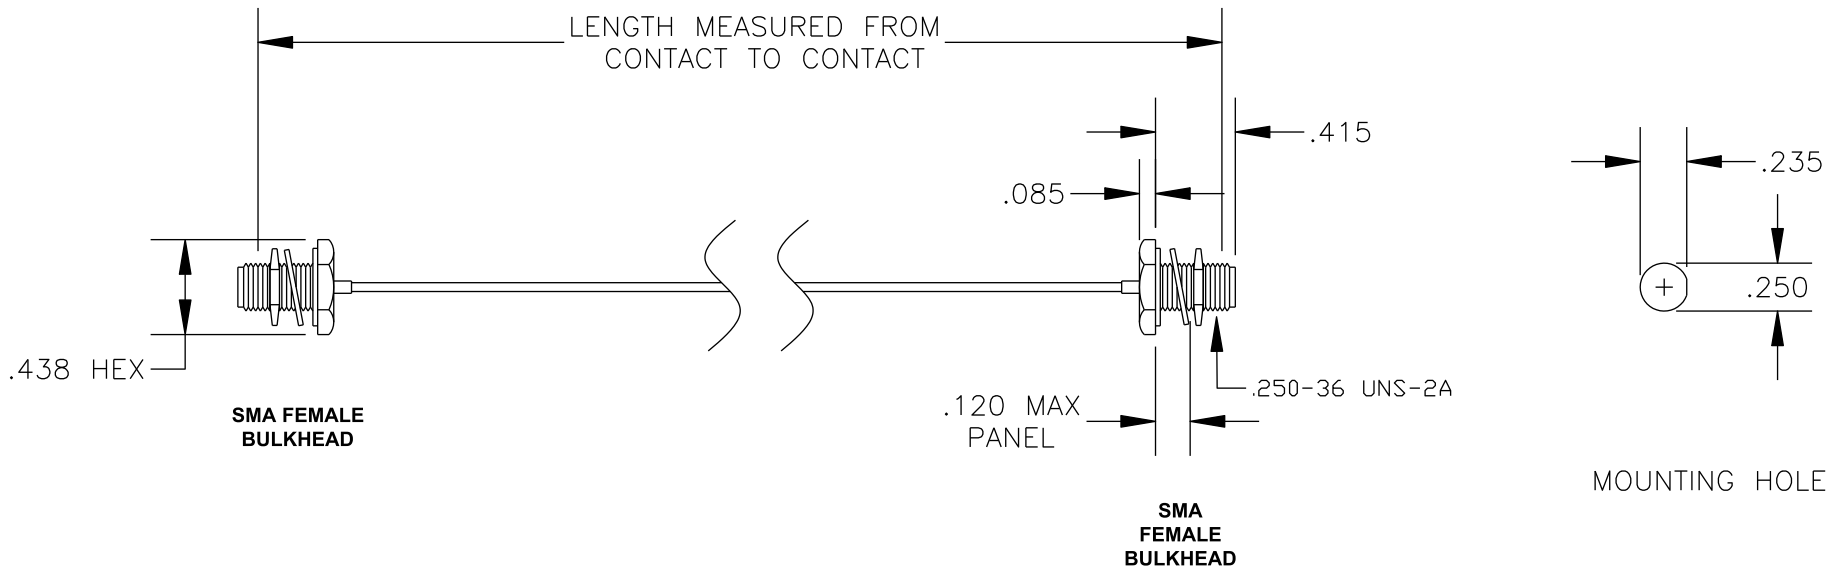

COMPONENTS	IMPEDANCE
SMA FEMALE BULKHEAD	50 OHM
SMA FEMALE BULKHEAD	50 OHM
PE-034SR	50 OHM

Standard Lengths	
-12	12"
-24	24"
-36	36"
-48	48"
-60	60"
-XXX	Custom Length in inches

PASTERNACK ENTERPRISES, INC.
 P.O BOX 16759, IRVINE, CA 92623
 PHONE (949) 261-1920 FAX (949) 261-7451
 WEB ADDRESS: www.pasternack.com
 E-MAIL ADDRESS: sales@pasternack.com
COAXIAL & FIBER OPTICS

RoHS
Compliance
Certified

DWG TITLE
PE3520LF-XX

DES. CABLE ASSEMBLY, PE-034SR, SMA FEMALE BULKHEAD TO SMA FEMALE BULKHEAD (LEAD FREE)

REV. A	FSCM NO. 53919	CAD FILE 021308	SCALE N/A	SIZE A 127
--------	----------------	-----------------	-----------	------------

- NOTES:
1. UNLESS OTHERWISE SPECIFIED ALL DIMENSIONS ARE NOMINAL.
 2. ALL SPECIFICATIONS ARE SUBJECT TO CHANGE WITHOUT NOTICE AT ANY TIME.
 3. DIMENSIONS ARE IN INCHES.
 4. LENGTH TOLERANCE IS $\pm 1.5\%$ OR $\pm 3/8"$, WHICHEVER IS GREATER.