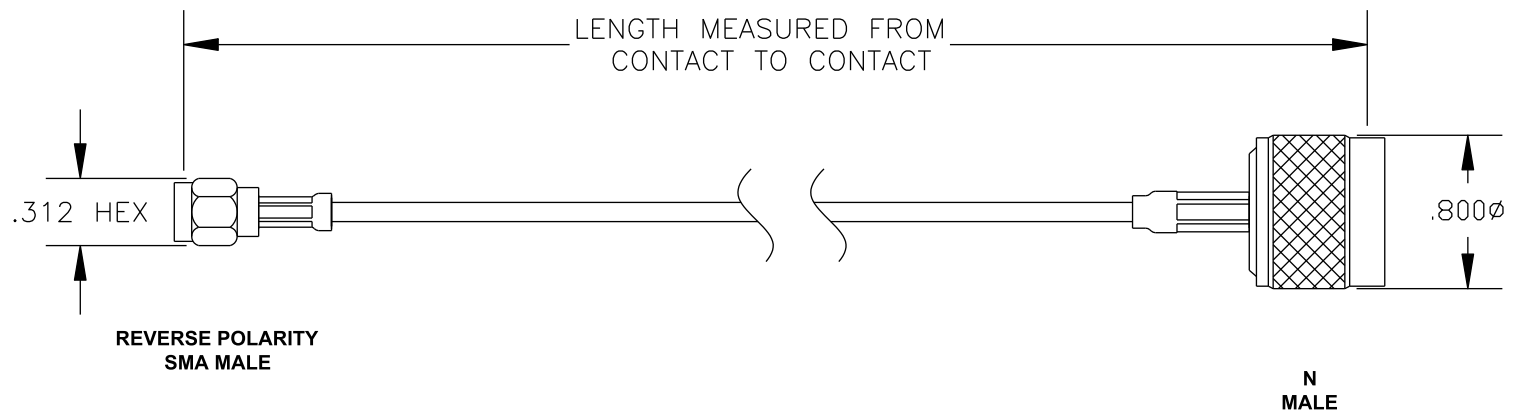

COMPONENTS	IMPEDANCE
REVERSE POLARITY SMA MALE	50 OHM
N MALE	50 OHM
RG188A/U	50 OHM

Standard Lengths	
-12	12"
-24	24"
-36	36"
-48	48"
-60	60"
-XXX	Custom Length in inches

PASTERNAK ENTERPRISES, INC.

P.O BOX 16759, IRVINE, CA 92623
PHONE (949) 261-1920 FAX (949) 261-7451

WEB ADDRESS: www.pasternack.com
E-MAIL ADDRESS: sales@pasternack.com

COAXIAL & FIBER OPTICS

DWG TITLE

PE35225-XX

DES. CABLE ASSEMBLY, RG188A/U, REVERSE POLARITY SMA MALE TO N MALE

REV. A **FSCM NO. 53919**

CAD FILE 020608

SCALE N/A

SIZE A 147

NOTES:

1. UNLESS OTHERWISE SPECIFIED ALL DIMENSIONS ARE NOMINAL.
2. ALL SPECIFICATIONS ARE SUBJECT TO CHANGE WITHOUT NOTICE AT ANY TIME.
3. DIMENSIONS ARE IN INCHES.
4. LENGTH TOLERANCE IS $\pm 1.5\%$ OR $\pm 3/8"$, WHICHEVER IS GREATER.