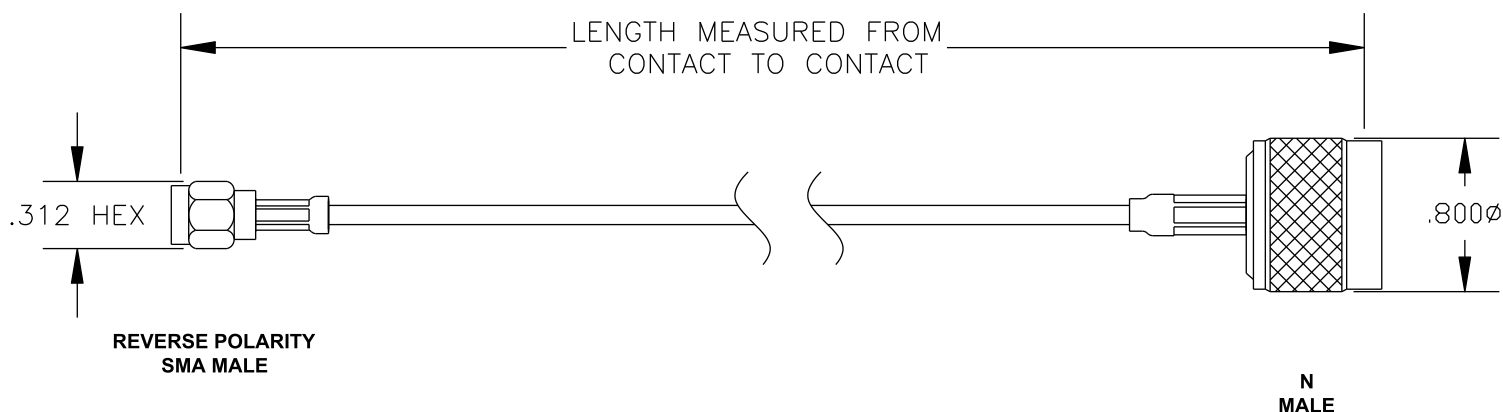

COMPONENTS	IMPEDANCE
REVERSE POLARITY SMA MALE	50 OHM
N MALE	50 OHM
RG188A/U	50 OHM

Standard Lengths	
-12	12"
-24	24"
-36	36"
-48	48"
-60	60"
-XXX	Custom Length in inches

PASTERNAK ENTERPRISES, INC.

P.O. BOX 16759, IRVINE, CA 92623
PHONE (949) 261-1920 FAX (949) 261-7451

WEB ADDRESS: www.pasternack.com
E-MAIL ADDRESS: sales@pasternack.com

COAXIAL & FIBER OPTICS

DWG TITLE

PE35225LF-XX

DES. CABLE ASSEMBLY, RG188A/U, REVERSE POLARITY SMA MALE TO N MALE (LEAD FREE)

REV. A **FSCM NO. 53919**

CAD FILE 020608

SCALE N/A

SIZE A 147

NOTES:

1. UNLESS OTHERWISE SPECIFIED ALL DIMENSIONS ARE NOMINAL.
2. ALL SPECIFICATIONS ARE SUBJECT TO CHANGE WITHOUT NOTICE AT ANY TIME.
3. DIMENSIONS ARE IN INCHES.
4. LENGTH TOLERANCE IS $\pm 1.5\%$ OR $\pm 3/8"$, WHICHEVER IS GREATER.