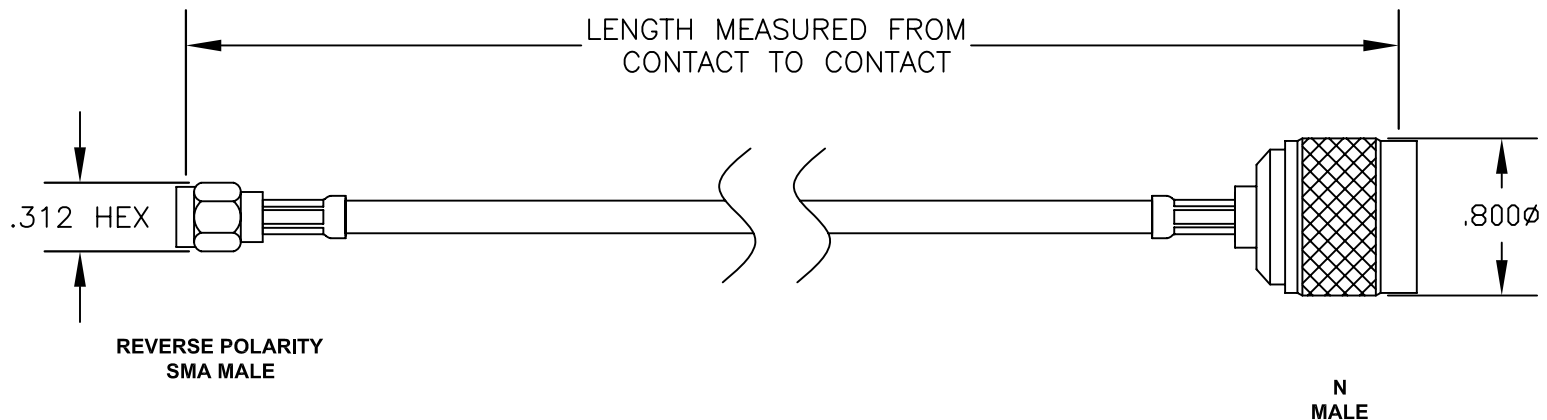

COMPONENTS	IMPEDANCE
REVERSE POLARITY SMA MALE	50 OHM
N MALE	50 OHM
RG223/U	50 OHM

Standard Lengths	
-12	12"
-24	24"
-36	36"
-48	48"
-60	60"
-XXX	Custom Length in inches

PASTERNACK ENTERPRISES, INC.
P.O BOX 16759, IRVINE, CA 92623
PHONE (949) 261-1920 FAX (949) 261-7451
WEB ADDRESS: www.pasternack.com
E-MAIL ADDRESS: sales@pasternack.com
COAXIAL & FIBER OPTICS

DWG TITLE
PE35227-XX

DES. CABLE ASSEMBLY, RG223/U, REVERSE POLARITY SMA MALE TO N MALE

SIZE A	FSCM NO. 53919	CAD FILE 052907	SCALE N/A	127
--------	----------------	-----------------	-----------	-----

- NOTES:
1. UNLESS OTHERWISE SPECIFIED ALL DIMENSIONS ARE NOMINAL.
 2. ALL SPECIFICATIONS ARE SUBJECT TO CHANGE WITHOUT NOTICE AT ANY TIME.
 3. DIMENSIONS ARE IN INCHES.
 4. LENGTH TOLERANCE IS $\pm 1.5\%$ OR $\pm 3/8"$, WHICHEVER IS GREATER.