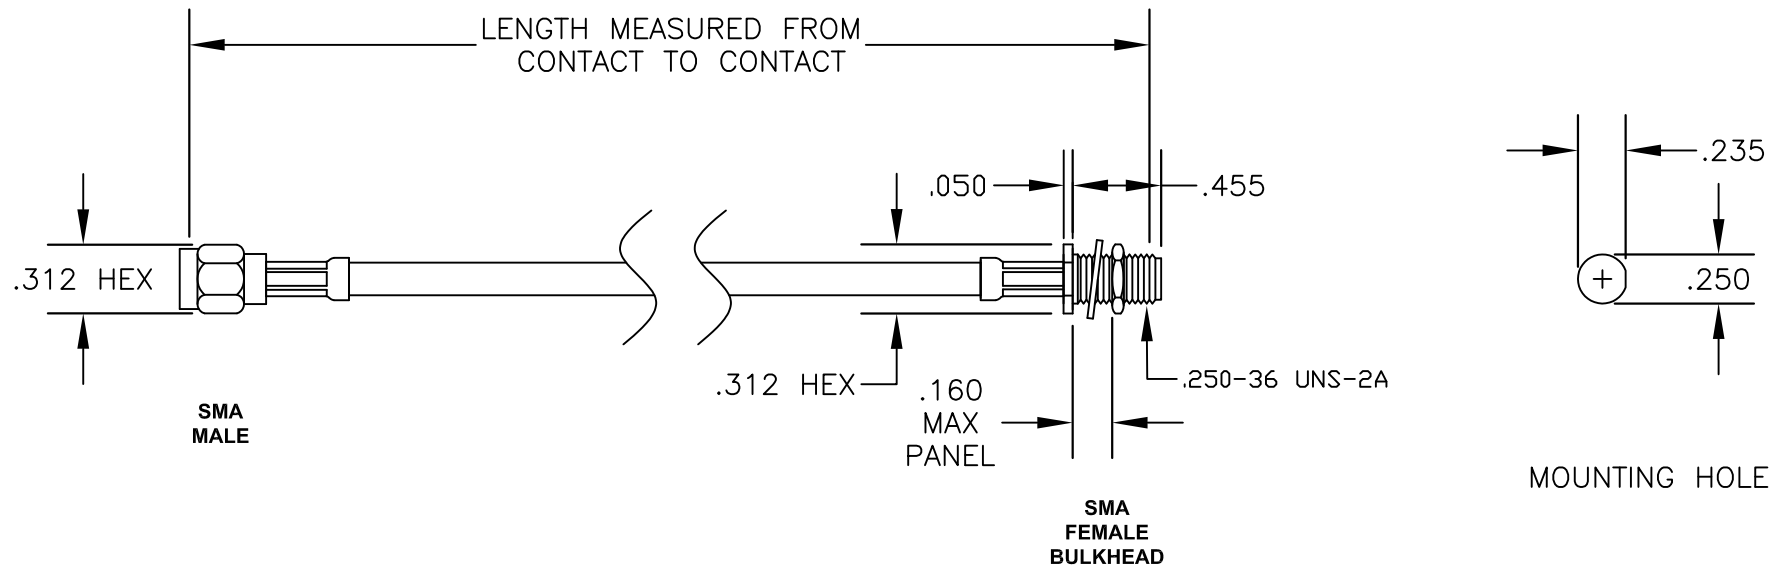

COMPONENTS	IMPEDANCE
SMA MALE	50 OHM
SMA FEMALE BULKHEAD	50 OHM
RG223/U	50 OHM

Standard Lengths	
-12	12"
-24	24"
-36	36"
-48	48"
-60	60"
-XXX	Custom Length in inches

PASTERNAK ENTERPRISES, INC.
 P.O BOX 16759, IRVINE, CA 92623
 PHONE (949) 261-1920 FAX (949) 261-7451
 WEB ADDRESS: www.pasternack.com
 E-MAIL ADDRESS: sales@pasternack.com
COAXIAL & FIBER OPTICS

DWG TITLE
PE3553-XX

DES. CABLE ASSEMBLY, RG223/U, SMA MALE TO SMA FEMALE BULKHEAD

SIZE A	FSCM NO. 53919	CAD FILE 022707	SCALE N/A	127
--------	----------------	-----------------	-----------	-----

- NOTES:
- UNLESS OTHERWISE SPECIFIED ALL DIMENSIONS ARE NOMINAL.
 - ALL SPECIFICATIONS ARE SUBJECT TO CHANGE WITHOUT NOTICE AT ANY TIME.
 - DIMENSIONS ARE IN INCHES.
 - LENGTH TOLERANCE IS $\pm 1.5\%$ OR $\pm 3/8"$, WHICHEVER IS GREATER.