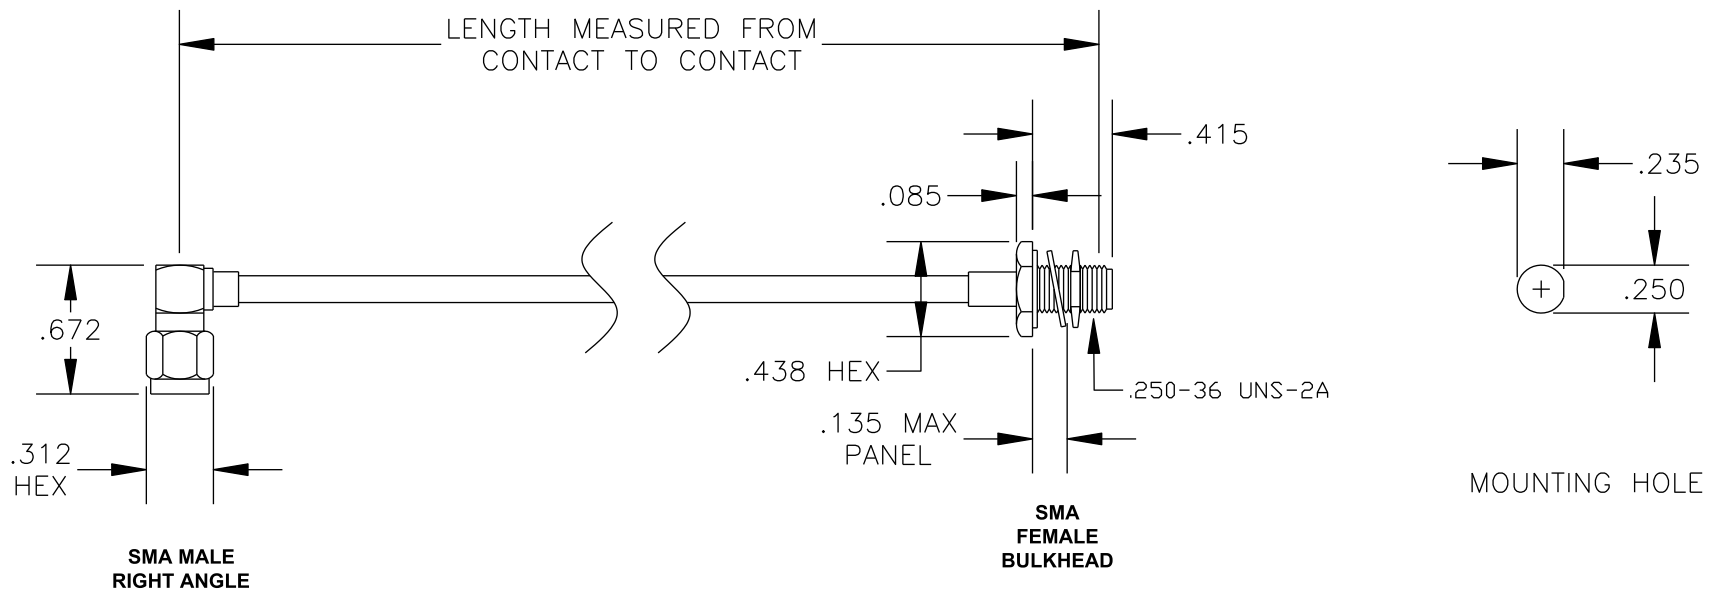

COMPONENTS	IMPEDANCE
SMA MALE RIGHT ANGLE	50 OHM
SMA FEMALE BULKHEAD	50 OHM
RG402/U	50 OHM

Standard Lengths	
-12	12"
-24	24"
-36	36"
-48	48"
-60	60"
-XXX	Custom Length in inches

PASTERNACK ENTERPRISES, INC.
P.O BOX 16759, IRVINE, CA 92623
PHONE (949) 261-1920 FAX (949) 261-7451
WEB ADDRESS: www.pasternack.com
E-MAIL ADDRESS: sales@pasternack.com
COAXIAL & FIBER OPTICS

RoHS
Compliance
Certified

DWG TITLE
PE3679LF-XX

DES. CABLE ASSEMBLY, RG402/U, SMA MALE RIGHT ANGLE TO SMA FEMALE BULKHEAD (LEAD FREE)

REV. A	FSCM NO. 53919	CAD FILE 021108	SCALE N/A	SIZE A 127
--------	----------------	-----------------	-----------	------------

- NOTES:
1. UNLESS OTHERWISE SPECIFIED ALL DIMENSIONS ARE NOMINAL.
 2. ALL SPECIFICATIONS ARE SUBJECT TO CHANGE WITHOUT NOTICE AT ANY TIME.
 3. DIMENSIONS ARE IN INCHES.
 4. LENGTH TOLERANCE IS $\pm 1.5\%$ OR $\pm 3/8"$, WHICHEVER IS GREATER.