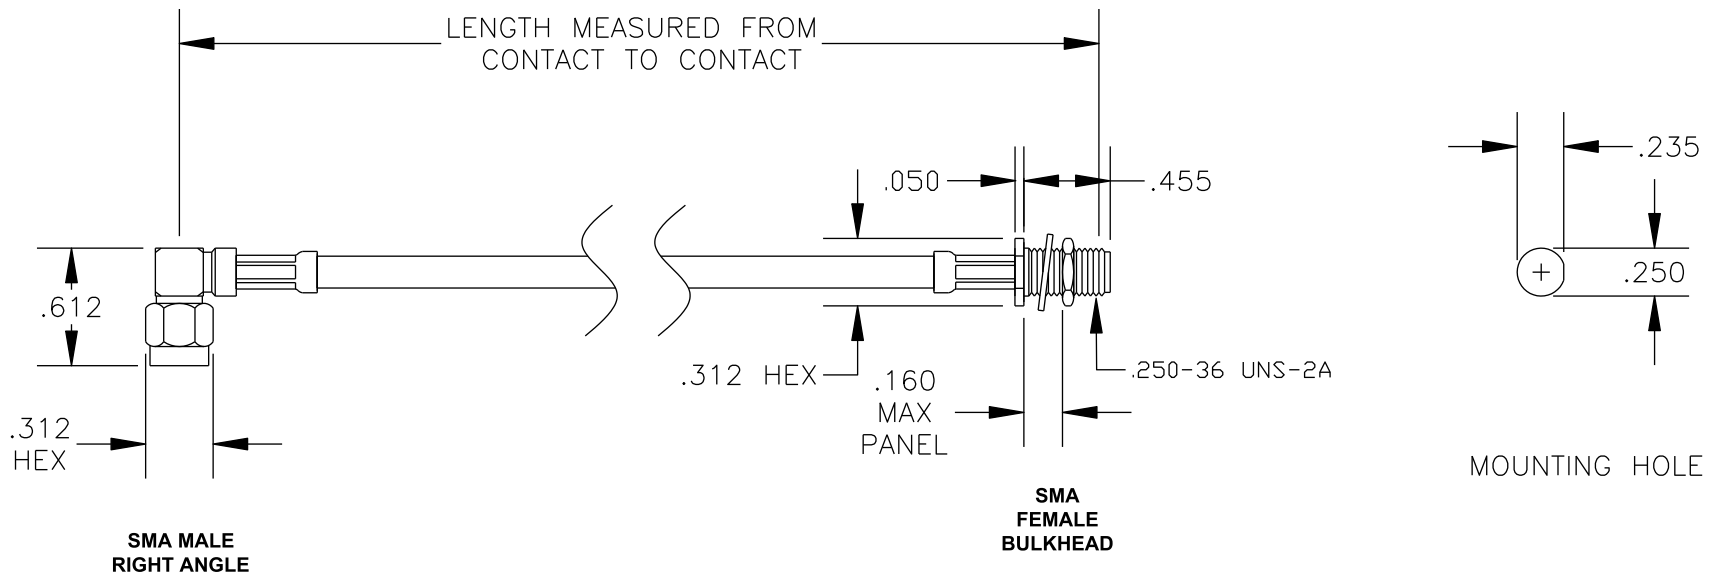

COMPONENTS	IMPEDANCE
SMA MALE RIGHT ANGLE	50 OHM
SMA FEMALE BULKHEAD	50 OHM
RG142B/U	50 OHM

Standard Lengths	
-12	12"
-24	24"
-36	36"
-48	48"
-60	60"
-XXX	Custom Length in inches

PASTERNACK ENTERPRISES, INC.
 P.O BOX 16759, IRVINE, CA 92623
 PHONE (949) 261-1920 FAX (949) 261-7451
 WEB ADDRESS: www.pasternack.com
 E-MAIL ADDRESS: sales@pasternack.com
COAXIAL & FIBER OPTICS

DWG TITLE
PE3759LF-XX

DES. CABLE ASSEMBLY, RG142B/U, SMA MALE RIGHT ANGLE TO SMA FEMALE BULKHEAD (LEAD FREE)

REV. A	FSCM NO. 53919	CAD FILE 021208	SCALE N/A	SIZE A 127
--------	----------------	-----------------	-----------	------------

- NOTES:
1. UNLESS OTHERWISE SPECIFIED ALL DIMENSIONS ARE NOMINAL.
 2. ALL SPECIFICATIONS ARE SUBJECT TO CHANGE WITHOUT NOTICE AT ANY TIME.
 3. DIMENSIONS ARE IN INCHES.
 4. LENGTH TOLERANCE IS $\pm 1.5\%$ OR $\pm 3/8"$, WHICHEVER IS GREATER.