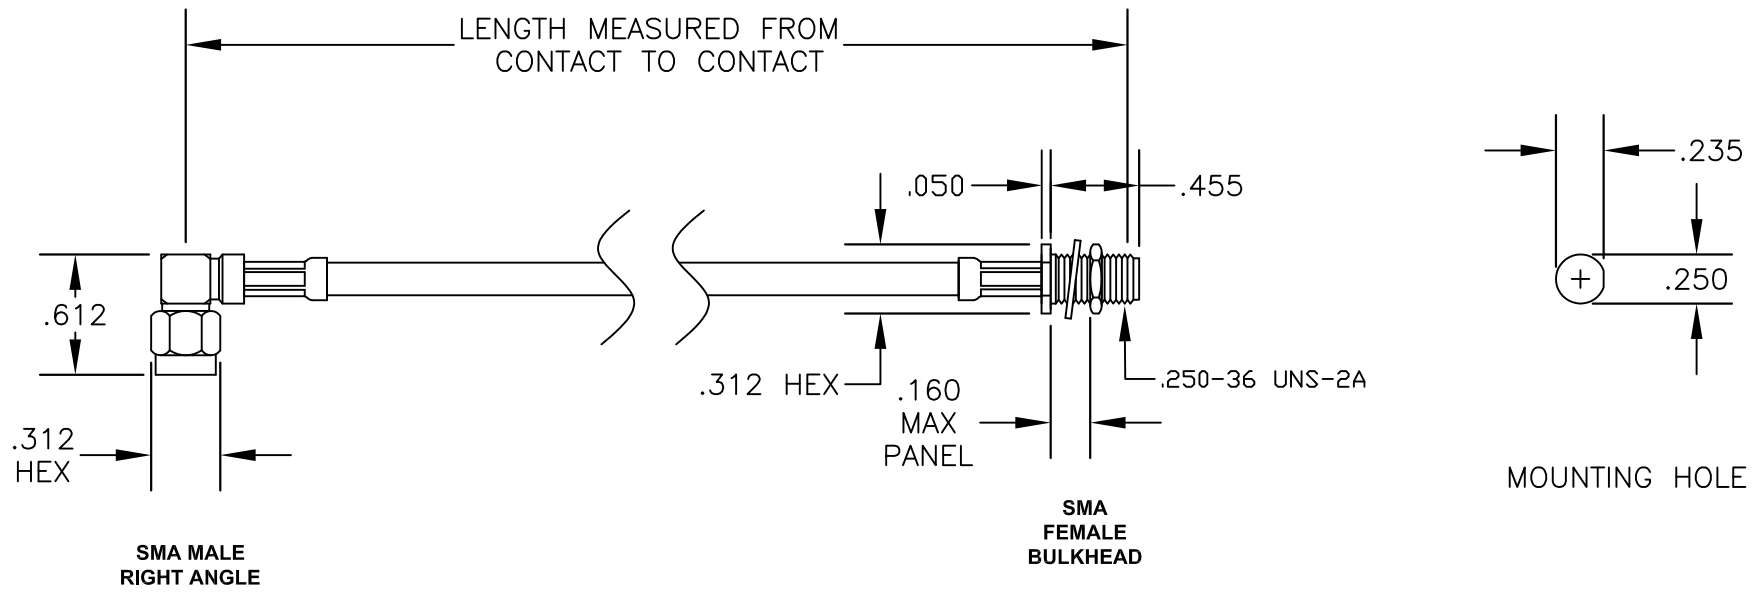

COMPONENTS	IMPEDANCE
SMA MALE RIGHT ANGLE	50 OHM
SMA FEMALE BULKHEAD	50 OHM
RG223/U	50 OHM

Standard Lengths	
-12	12"
-24	24"
-36	36"
-48	48"
-60	60"
-XXX	Custom Length in inches

PASTERNACK ENTERPRISES, INC.

P.O BOX 16759, IRVINE, CA 92623
PHONE (949) 261-1920 FAX (949) 261-7451

WEB ADDRESS: www.pasternack.com
E-MAIL ADDRESS: sales@pasternack.com

COAXIAL & FIBER OPTICS

DWG TITLE

PE3800-XX

DES.

CABLE ASSEMBLY, RG223/U, SMA MALE RIGHT ANGLE TO SMA FEMALE BULKHEAD

SIZE A

FSCM NO. 53919

CAD FILE 042109

SCALE N/A

127

NOTES:

- UNLESS OTHERWISE SPECIFIED ALL DIMENSIONS ARE NOMINAL.
- ALL SPECIFICATIONS ARE SUBJECT TO CHANGE WITHOUT NOTICE AT ANY TIME.
- DIMENSIONS ARE IN INCHES.
- LENGTH TOLERANCE IS $\pm 1.5\%$ OR $\pm 3/8"$, WHICHEVER IS GREATER.