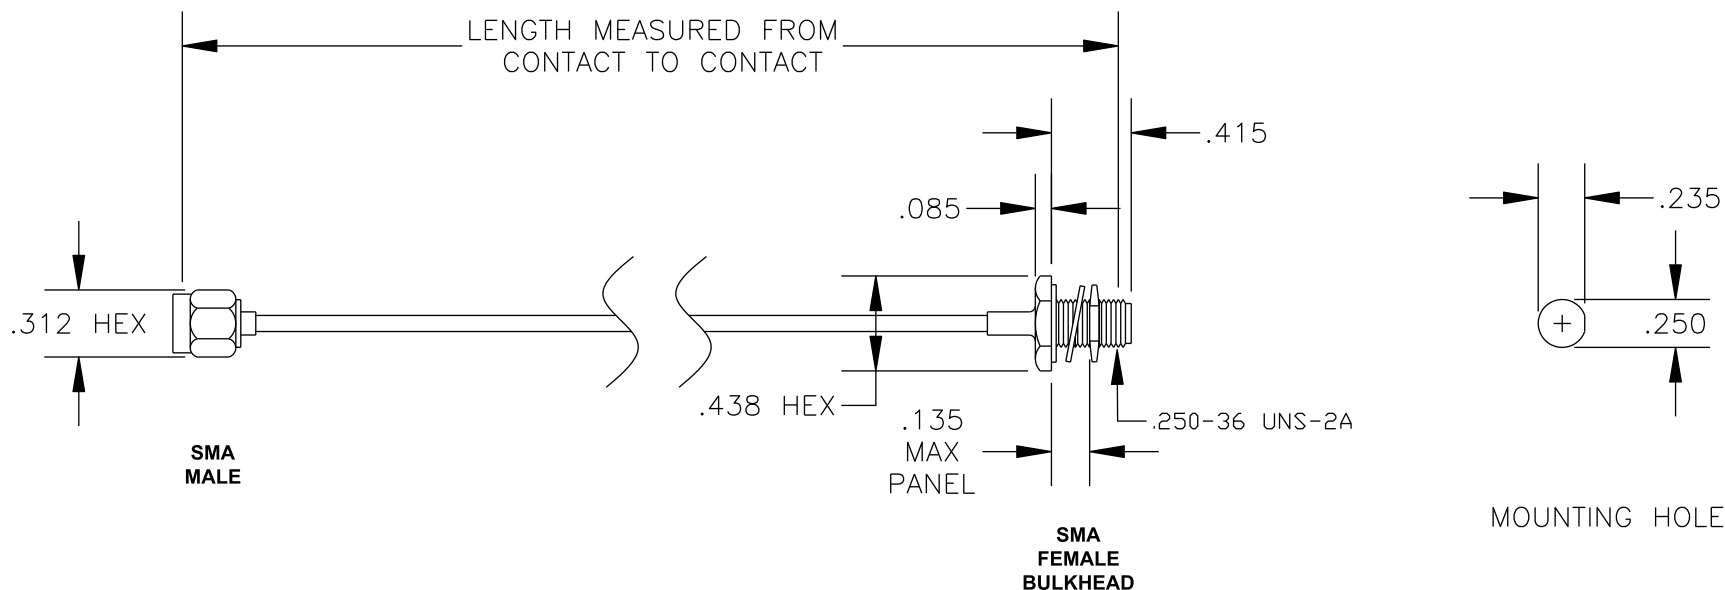

COMPONENTS	IMPEDANCE
SMA MALE	50 OHM
SMA FEMALE BULKHEAD	50 OHM
RG405/U	50 OHM

Standard Lengths	
-12	12"
-24	24"
-36	36"
-48	48"
-60	60"
-XXX	Custom Length in inches

PASTERNAK ENTERPRISES, INC.
 P.O BOX 16759, IRVINE, CA 92623
 PHONE (949) 261-1920 FAX (949) 261-7451

WEB ADDRESS: www.pasternack.com
 E-MAIL ADDRESS: sales@pasternack.com

COAXIAL & FIBER OPTICS

DWG TITLE	DES.
PE3826-XX	CABLE ASSEMBLY, RG405/U, SMA MALE TO SMA FEMALE BULKHEAD

REV. A	FSCM NO. 53919	CAD FILE	020508	SCALE	N/A	SIZE	A 127
--------	----------------	----------	--------	-------	-----	------	-------

- NOTES:**
1. UNLESS OTHERWISE SPECIFIED ALL DIMENSIONS ARE NOMINAL.
 2. ALL SPECIFICATIONS ARE SUBJECT TO CHANGE WITHOUT NOTICE AT ANY TIME.
 3. DIMENSIONS ARE IN INCHES.
 4. LENGTH TOLERANCE IS $\pm 1.5\%$ OR $\pm 3/8"$, WHICHEVER IS GREATER.