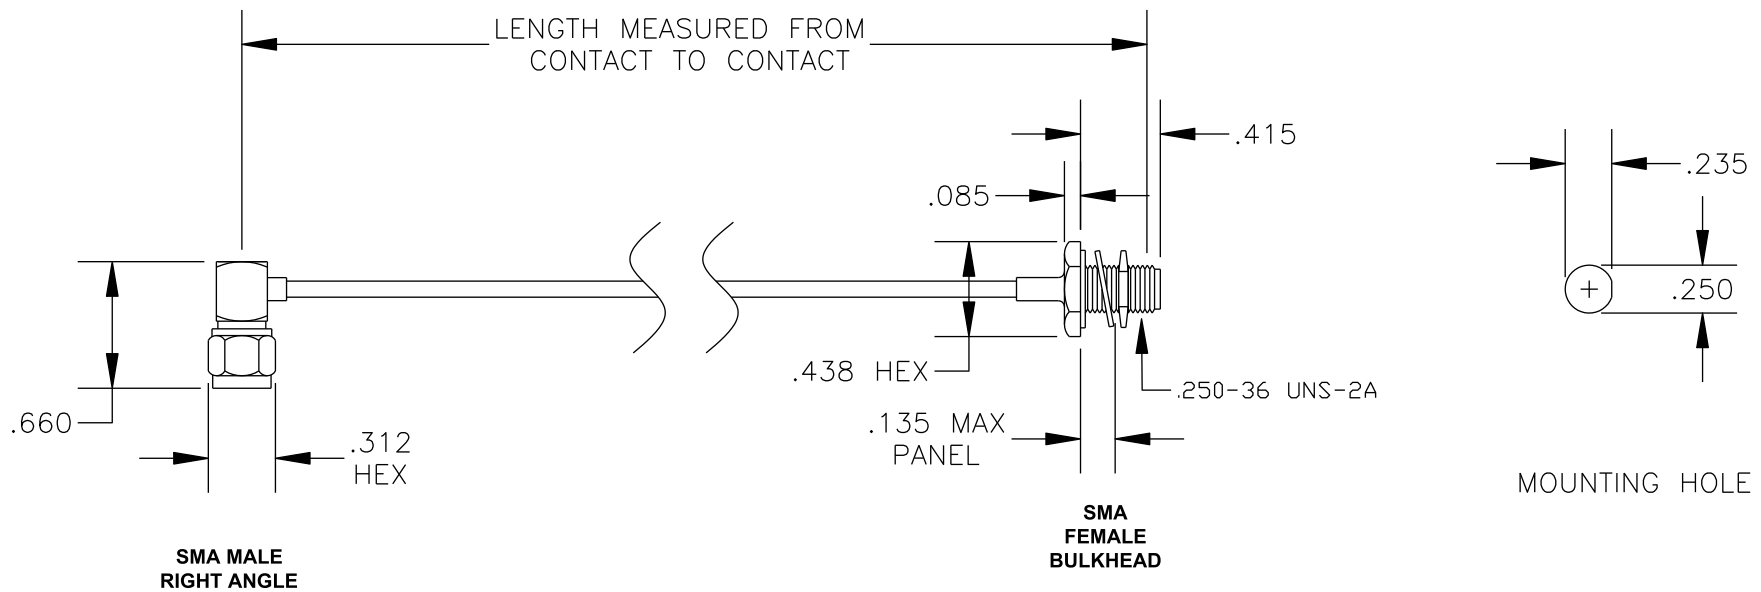

COMPONENTS	IMPEDANCE
SMA MALE RIGHT ANGLE	50 OHM
SMA FEMALE BULKHEAD	50 OHM
RG405/U	50 OHM

Standard Lengths	
-12	12"
-24	24"
-36	36"
-48	48"
-60	60"
-XXX	Custom Length in inches

**PASTERNACK ENTERPRISES, INC.**  
 P.O BOX 16759, IRVINE, CA 92623  
 PHONE (949) 261-1920 FAX (949) 261-7451  
 WEB ADDRESS: [www.pasternack.com](http://www.pasternack.com)  
 E-MAIL ADDRESS: [sales@pasternack.com](mailto:sales@pasternack.com)  
**COAXIAL & FIBER OPTICS**

RoHS  
Compliance  
Certified

DWG TITLE  
**PE3925LF-XX**

DES. CABLE ASSEMBLY, RG405/U, SMA MALE RIGHT ANGLE TO SMA FEMALE BULKHEAD (LEAD FREE)

REV. -	FSCM NO. 53919	CAD FILE 020108	SCALE N/A	SIZE A 127
--------	----------------	-----------------	-----------	------------

- NOTES:
1. UNLESS OTHERWISE SPECIFIED ALL DIMENSIONS ARE NOMINAL.
  2. ALL SPECIFICATIONS ARE SUBJECT TO CHANGE WITHOUT NOTICE AT ANY TIME.
  3. DIMENSIONS ARE IN INCHES.
  4. LENGTH TOLERANCE IS  $\pm 1.5\%$  OR  $\pm 3/8"$ , WHICHEVER IS GREATER.