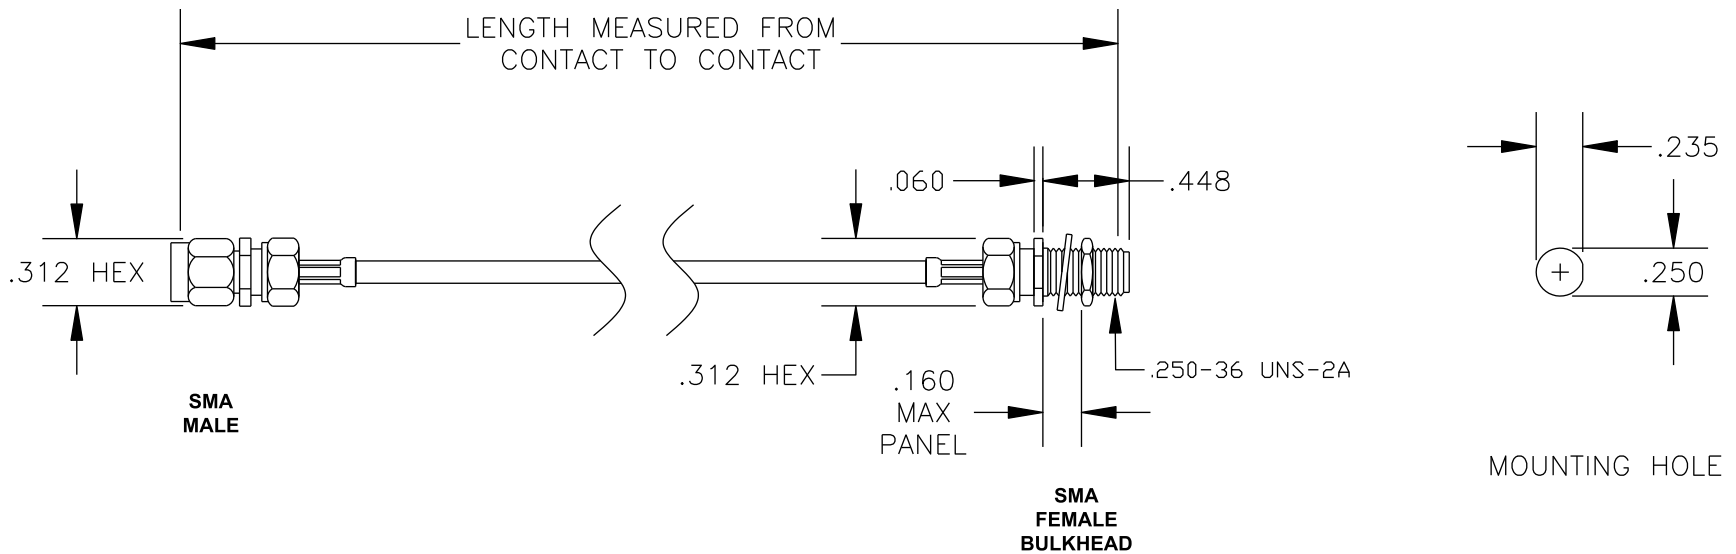

COMPONENTS	IMPEDANCE
SMA MALE	50 OHM
SMA FEMALE BULKHEAD	50 OHM
RG178B/U	50 OHM

Standard Lengths	
-12	12"
-24	24"
-36	36"
-48	48"
-60	60"
-XXX	Custom Length in inches

PASTERNAK ENTERPRISES, INC.

P.O BOX 16759, IRVINE, CA 92623
PHONE (949) 261-1920 FAX (949) 261-7451

WEB ADDRESS: www.pasternack.com
E-MAIL ADDRESS: sales@pasternack.com

COAXIAL & FIBER OPTICS

DWG TITLE

PE3959-XX

DES.

CABLE ASSEMBLY, RG178B/U, SMA MALE TO SMA FEMALE BULKHEAD

REV. -

FSCM NO. 53919

CAD FILE

020108

SCALE N/A

SIZE A

127

NOTES:

1. UNLESS OTHERWISE SPECIFIED ALL DIMENSIONS ARE NOMINAL.
2. ALL SPECIFICATIONS ARE SUBJECT TO CHANGE WITHOUT NOTICE AT ANY TIME.
3. DIMENSIONS ARE IN INCHES.
4. LENGTH TOLERANCE IS $\pm 1.5\%$ OR $\pm 3/8"$, WHICHEVER IS GREATER.