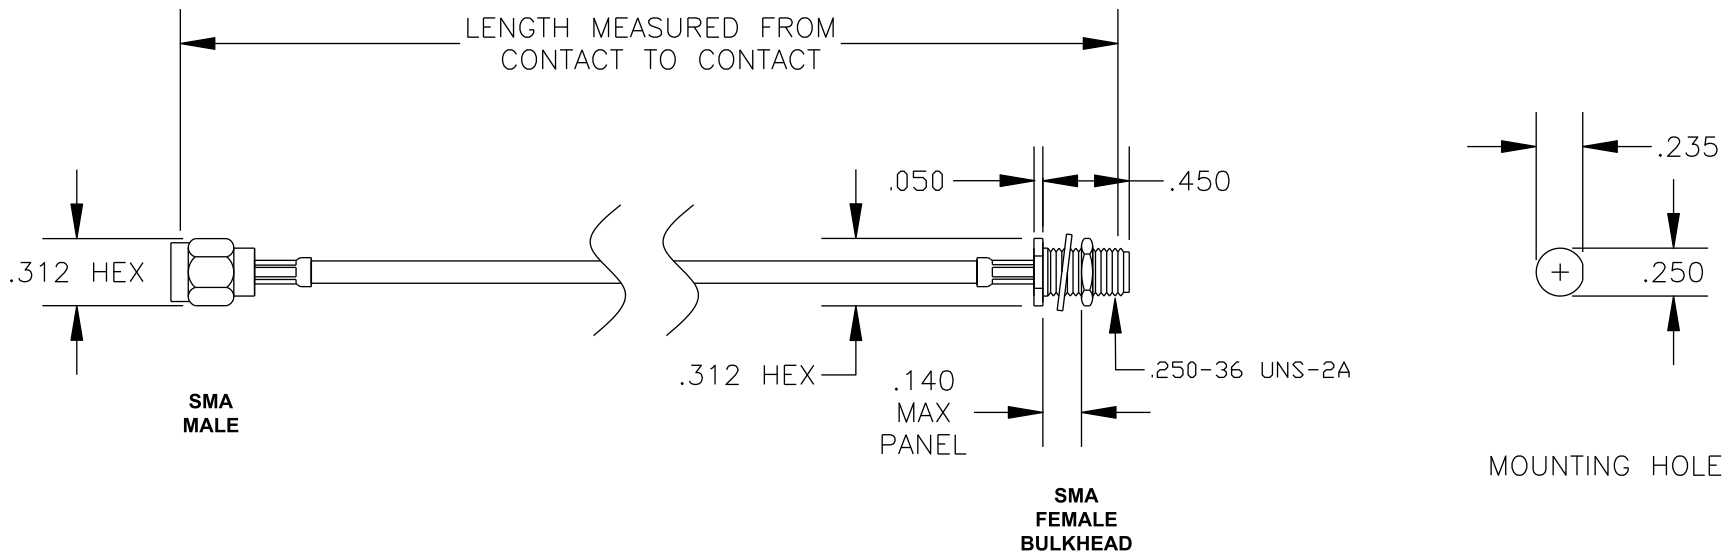

COMPONENTS	IMPEDANCE
SMA MALE	50 OHM
SMA FEMALE BULKHEAD	50 OHM
RG179B/U	75 OHM

Standard Lengths	
-12	12"
-24	24"
-36	36"
-48	48"
-60	60"
-XXX	Custom Length in inches

**PASTERNAK ENTERPRISES, INC.**

P.O BOX 16759, IRVINE, CA 92623  
PHONE (949) 261-1920 FAX (949) 261-7451

WEB ADDRESS: [www.pasternack.com](http://www.pasternack.com)  
E-MAIL ADDRESS: [sales@pasternack.com](mailto:sales@pasternack.com)

**COAXIAL & FIBER OPTICS**

DWG TITLE

**PE3967LF-XX**

DES. CABLE ASSEMBLY, RG179B/U, SMA MALE TO SMA FEMALE BULKHEAD (LEAD FREE)

REV. -- **FSCM NO. 53919**

CAD FILE 020108

SCALE N/A

SIZE A 127

NOTES:

1. UNLESS OTHERWISE SPECIFIED ALL DIMENSIONS ARE NOMINAL.
2. ALL SPECIFICATIONS ARE SUBJECT TO CHANGE WITHOUT NOTICE AT ANY TIME.
3. DIMENSIONS ARE IN INCHES.
4. LENGTH TOLERANCE IS  $\pm 1.5\%$  OR  $\pm 3/8"$ , WHICHEVER IS GREATER.