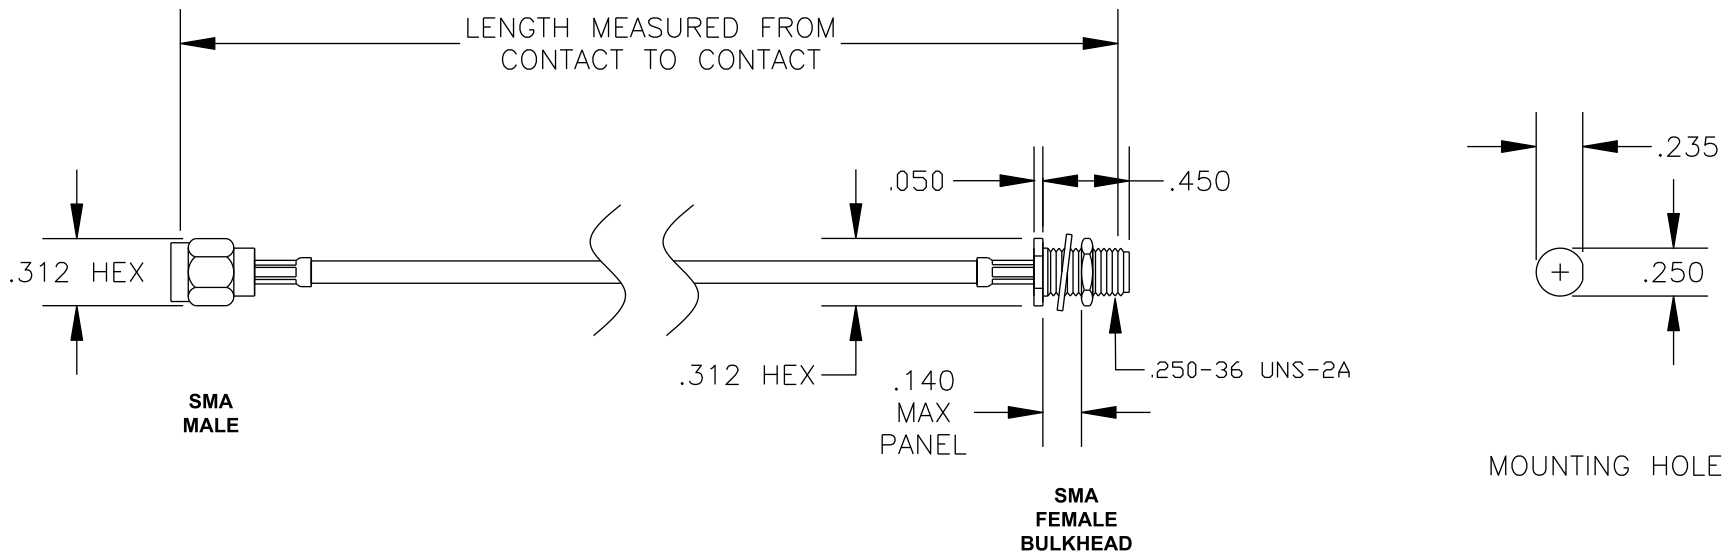

COMPONENTS	IMPEDANCE
SMA MALE	50 OHM
SMA FEMALE BULKHEAD	50 OHM
RG316-DS	50 OHM

Standard Lengths	
-12	12"
-24	24"
-36	36"
-48	48"
-60	60"
-XXX	Custom Length in inches

**PASTERNACK ENTERPRISES, INC.**

P.O BOX 16759, IRVINE, CA 92623  
PHONE (949) 261-1920 FAX (949) 261-7451

WEB ADDRESS: [www.pasternack.com](http://www.pasternack.com)  
E-MAIL ADDRESS: [sales@pasternack.com](mailto:sales@pasternack.com)

**COAXIAL & FIBER OPTICS**

DWG TITLE

**PE3973-XX**

DES.

CABLE ASSEMBLY, RG316-DS, SMA MALE TO SMA FEMALE BULKHEAD

REV. A

**FSCM NO. 53919**

CAD FILE

020108

SCALE N/A

SIZE A

127

NOTES:

1. UNLESS OTHERWISE SPECIFIED ALL DIMENSIONS ARE NOMINAL.
2. ALL SPECIFICATIONS ARE SUBJECT TO CHANGE WITHOUT NOTICE AT ANY TIME.
3. DIMENSIONS ARE IN INCHES.
4. LENGTH TOLERANCE IS  $\pm 1.5\%$  OR  $\pm 3/8"$ , WHICHEVER IS GREATER.